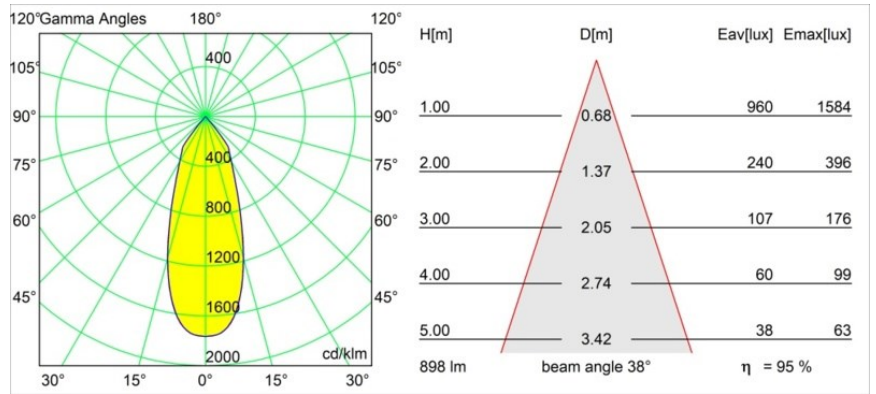

Light distribution & beam diagram