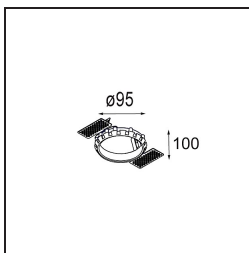

Accessori Installazione

- **12500230** Ring Recessed 82 1x