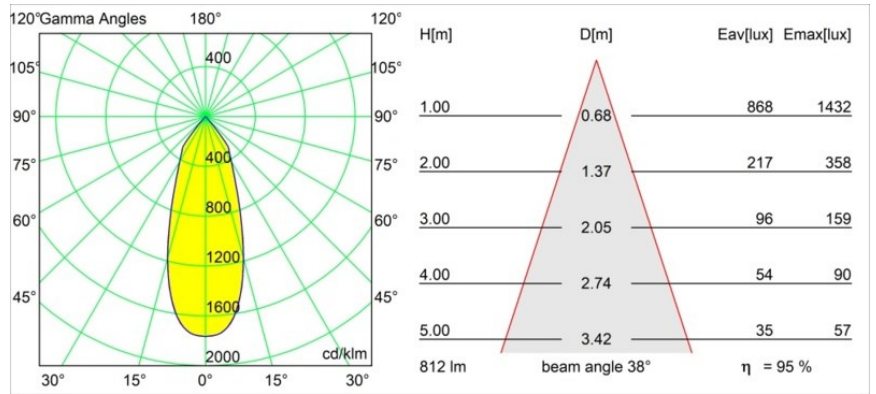

Light distribution & beam diagram