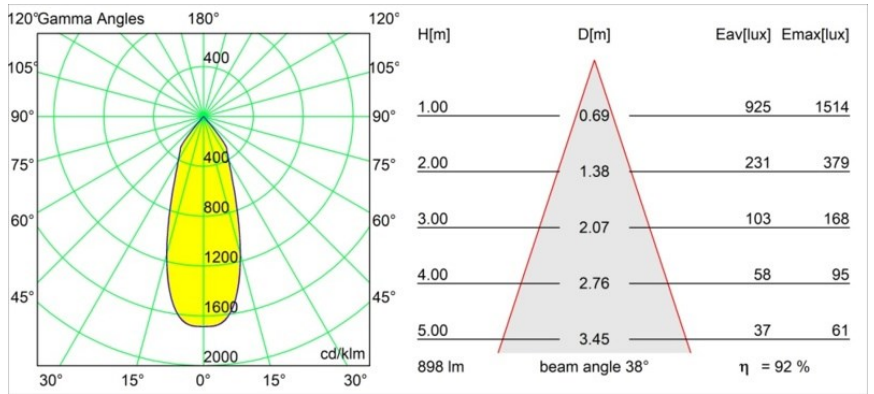

Light distribution & beam diagram