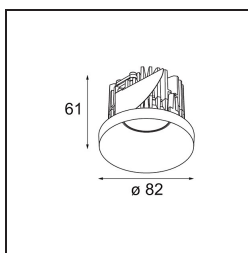

**Specifications**

|                                 |                                  |
|---------------------------------|----------------------------------|
| Material                        | 12471314                         |
| Light Source Type               | LED                              |
| LED Type                        | BRIDGELUX V8G8                   |
| LED technology                  | LED COB                          |
| CRI                             | Min. 90                          |
| Colour Temperature              | 4000K                            |
| Lifetime                        | L80B10 @50,000 Hours             |
| Lamp Included                   | Yes                              |
| Number of Light Sources         | 1                                |
| CIE flux code                   | 100 100 100 100 93               |
| Binning (SDCM)                  | 2                                |
| Light Direction                 | Down                             |
| Optic                           | Reflector                        |
| Measured beam angle (°)         | 38.0                             |
| Input Voltage                   | Constant Current Driver Required |
| Electrical Class                | III                              |
| IP Rating                       | 20                               |
| Glow wire rating (°C)           | 960                              |
| Indoor/Outdoor                  | Indoor                           |
| Application                     | Ceiling, Wall                    |
| Mounting                        | Recessed                         |
| Cut-out size (mm)               | ø70                              |
| Mounting depth (mm)             | 100.0                            |
| Distance to Lighted Object (m)  | 0,1                              |
| Primary Colour & Primary Finish | Bronze, Brushed                  |
| Gross weight (g)                | 345.0                            |
| Drive current (mA)              | 350      500      700            |
| Min. forward voltage (Vf)       | 13,2      13,7      14,2         |
| Max. forward voltage (Vf)       | 15,0      15,4      16,0         |
| Connected load (W)              | 5,0      7,2      10,6           |
| Luminous flux per lamp (lm)     | 615      832      1100           |
| Efficacy (lm/W)                 | 123      116      104            |
| Glare rating                    | 20      21      22               |
| Remark                          | • 3500K on request               |