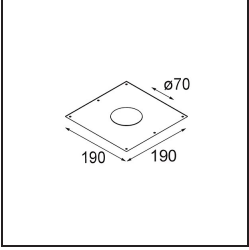

12290130 Plaster Kit 190X190 - 70 1x