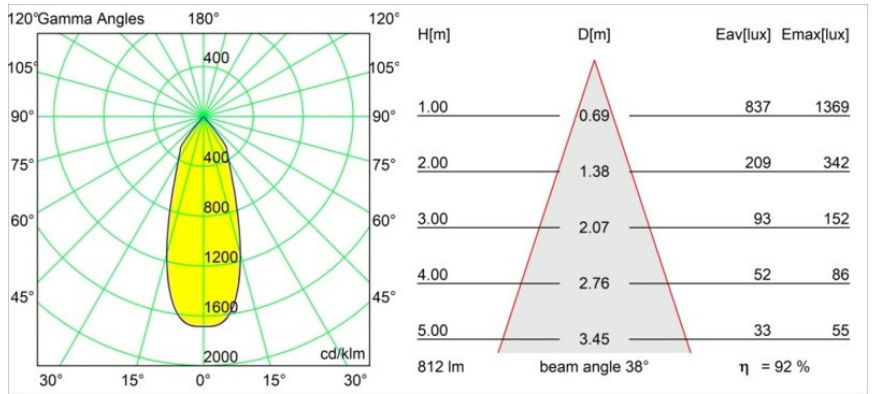

Light distribution & beam diagram