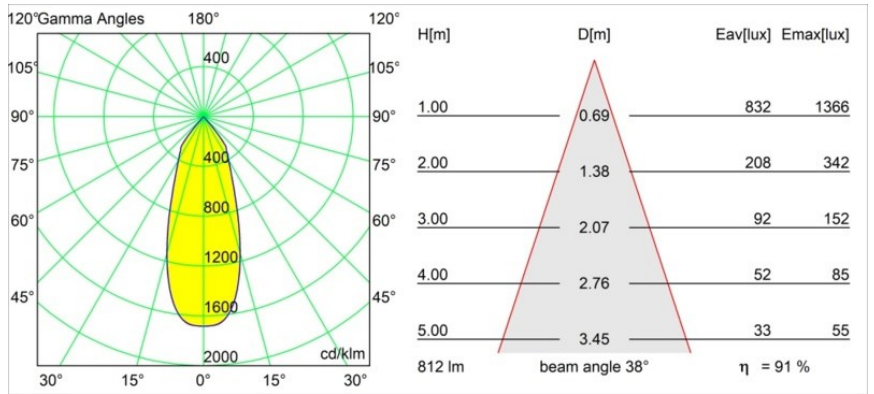

Light distribution & beam diagram