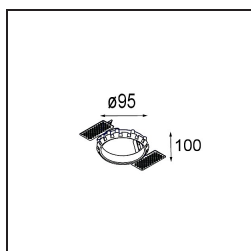

Installatie Accessoires

- **12500230** Ring Recessed 82 1x