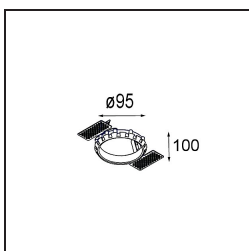

Accessori Installazione

- **12500230** Ring Recessed 82 1x