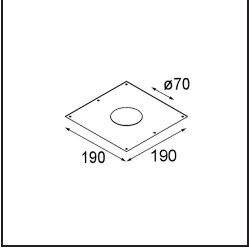

Accessori Installazione

- 12500230** Ring Recessed 82 1x

- 10889830** Installation Housing 192x190x130

12290130 Plaster Kit 190X190 - 70 1x

12291030 Plaster Kit 210x190 - 70 2x

Choose a required accessory