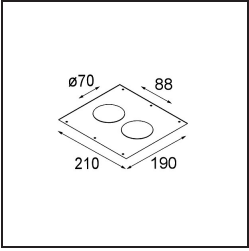

Accessori Installazione

- 12500230** Ring Recessed 82 1x

- 10889830** Installation Housing 192x190x130

12290130 Plaster Kit 190X190 - 70 1x

12291030 Plaster Kit 210x190 - 70 2x

Choose a required accessory