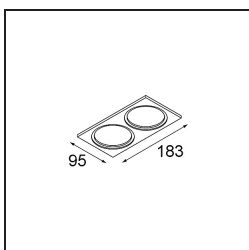

Remark

- 3500K su richiesta
-

TM30 & CRI diagram

Light distribution & beam diagram

Diagrams

Accessori Decorativi

- 12500032** Mask Smart 82 1x Black Structure
- 12500009** Mask Smart 82 1x White Structure
- 12500046** Mask Smart 82 1x Gold Matt
- 12500015** Mask Smart 82 1x Champagne Brushed
- 12500014** Mask Smart 82 1x Bronze Brushed
- 12500043** Mask Smart 82 1x Black Brushed
- 12500016** Mask Smart 82 1x Silver Bronze Brushed