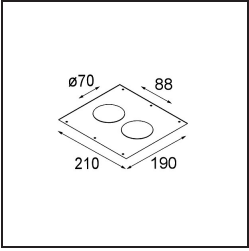

Accesorios Instalación

- 12500230** Ring Recessed 82 1x

- 10889830** Installation Housing 192x190x130

12290130 Plaster Kit 190X190 - 70 1x

12291030 Plaster Kit 210x190 - 70 2x

Choose a required accessory