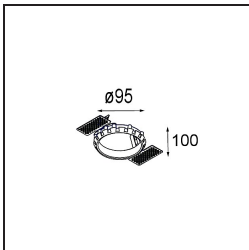

Installation Accessories

- **12500230** Ring Recessed 82 1x