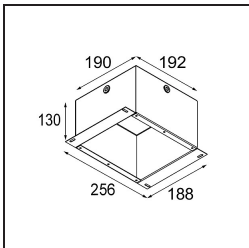

- **10889830** Installation Housing 192x190x130