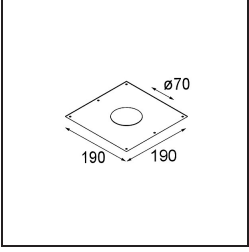

12290130 Plaster Kit 190X190 - 70 1x