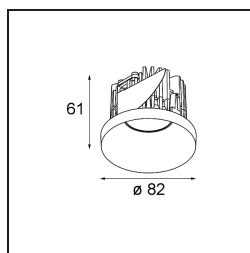

Date
Customer
Project
Type

Smart Kup Recessed 82 1x LED 4000K Medium DE Black Brushed

The 3 original designs, Smart Kup, Lotis and Cake still manage to steal the hearts of interior designers. And this goes for the entire Smart family. Smart's accessibility and extreme versatility are arguably fit for any expression. Mix and match accent lighting, up and downlight, fixed or adjustable, a mosaic of shapes, sizes, colours and mounting options, and create a playful installation.

Specifications

Material	12471143
Light Source Type	LED
LED Type	BRIDGELUX V8G8
LED technology	LED COB
CRI	Min. 90
Colour Temperature	4000K
Lifetime	L80B10 @50,000 Hours
Lamp Included	Yes
Number of Light Sources	1
CIE flux code	100 100 100 100 93
Binning (SDCM)	2
Light Direction	Down
Optic	Reflector
Measured beam angle (°)	23.0
Input Voltage	Constant Current Driver Required
Electrical Class	III
IP Rating	20
Glow wire rating (°C)	960
Indoor/Outdoor	Indoor
Application	Ceiling, Wall
Mounting	Recessed
Cut-out size (mm)	ø70
Mounting depth (mm)	100.0
Distance to Lighted Object (m)	0,1
Primary Colour & Primary Finish	Black, Brushed
Gross weight (g)	345.0
Drive current (mA)	350 500 700
Min. forward voltage (Vf)	13,2 13,7 14,2
Max. forward voltage (Vf)	15,0 15,4 16,0
Connected load (W)	5,0 7,2 10,6
Luminous flux per lamp (lm)	616 832 1100
Efficacy (lm/W)	123 116 104
Glare rating	20 21 22
Remark	• 3500K on request