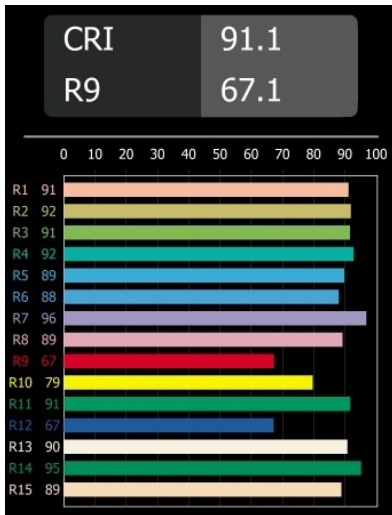

TM30 & CRI diagram