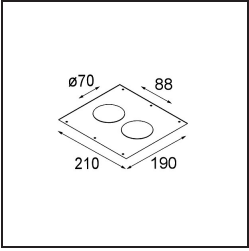

Installation Accessories

- 12500230** Ring Recessed 82 1x

- 10889830** Installation Housing 192x190x130

12290130 Plaster Kit 190X190 - 70 1x

12291030 Plaster Kit 210x190 - 70 2x

Choose a required accessory