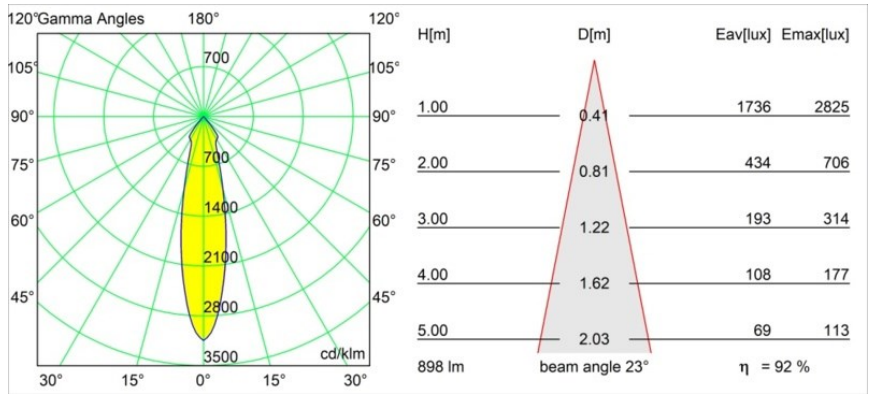

Light distribution & beam diagram