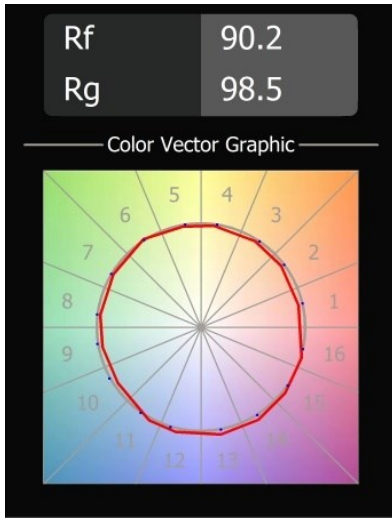

TM30 & CRI diagram