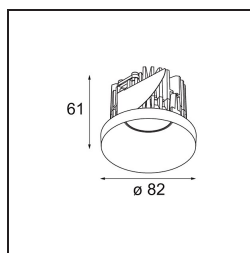

Date
Customer
Project
Type

Smart Kup Recessed 82 1x LED 2700K Flood DE Champagne Brushed

Specifications

Material	12471215
Light Source Type	LED
LED Type	BRIDGELUX V8G8
LED technology	LED COB
CRI	Min. 90
Colour Temperature	2700K
Lifetime	L80B10 @50,000 Hours
Lamp Included	Yes
Number of Light Sources	1
CIE flux code	99 100 100 100 96
Binning (SDCM)	2
Light Direction	Down
Optic	Reflector
Measured beam angle (°)	38.0
Input Voltage	Constant Current Driver Required
Electrical Class	III
IP Rating	20
Glow wire rating (°C)	960
Indoor/Outdoor	Indoor
Application	Ceiling, Wall
Mounting	Recessed
Cut-out size (mm)	ø70
Mounting depth (mm)	100.0
Distance to Lighted Object (m)	0,1
Primary Colour & Primary Finish	Champagne, Brushed
Gross weight (g)	345.0
Drive current (mA)	350 500 700
Min. forward voltage (Vf)	13.2 13.7 14.2
Max. forward voltage (Vf)	15.0 15.4 16.0
Connected load (W)	5.0 7.2 10.6
Luminous flux per lamp (lm)	576 779 1029
Efficacy (lm/W)	115 108 97
Glare rating	19 20 21
Remark	• 3500K on request