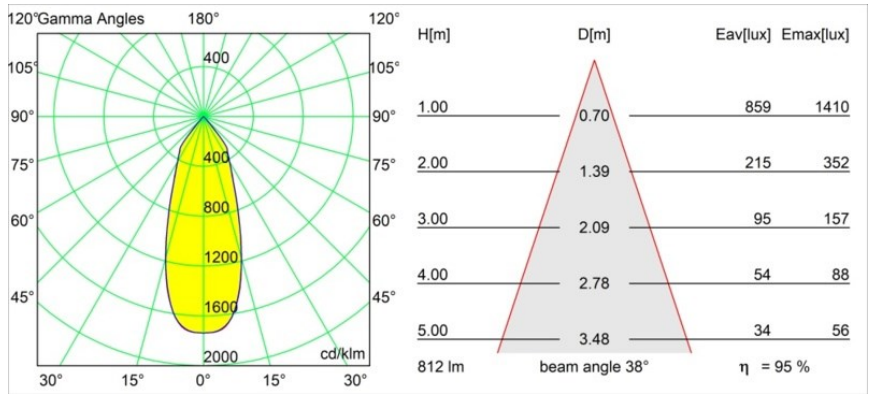

Light distribution & beam diagram