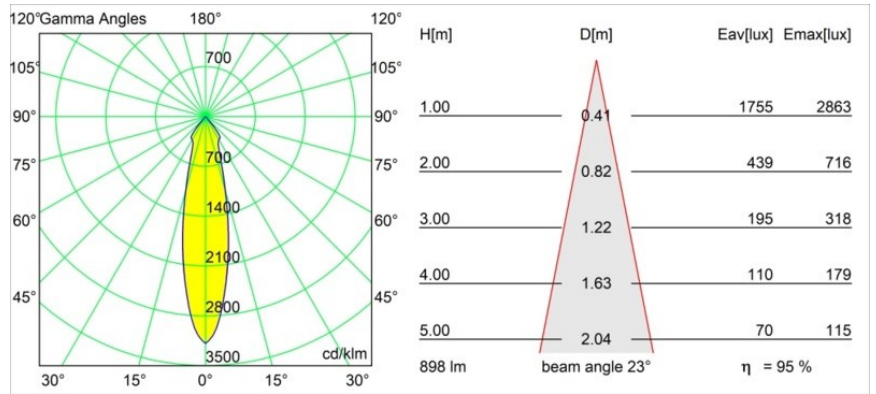

Light distribution & beam diagram