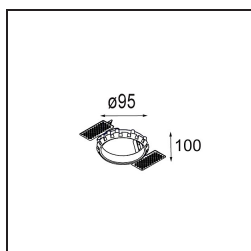

Installatie Accessoires

- **12500230** Ring Recessed 82 1x