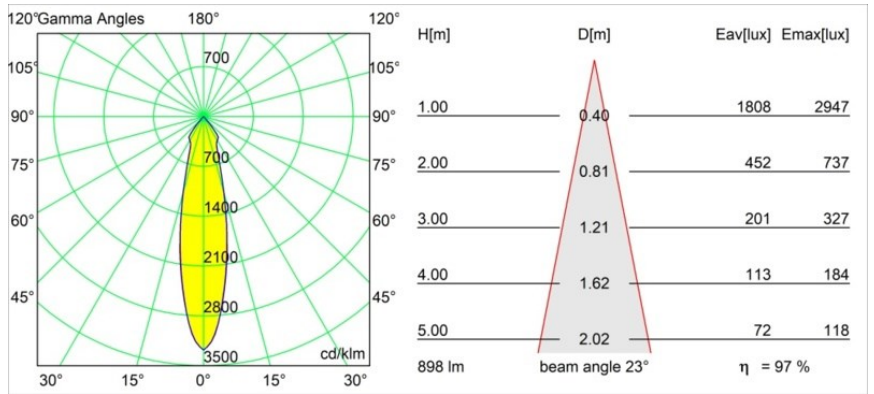

Light distribution & beam diagram