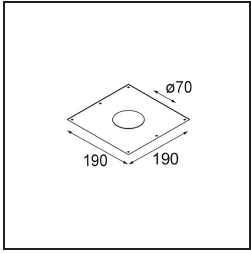

12290130 Plaster Kit 190X190 - 70 1x