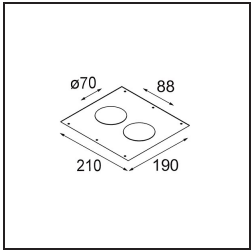

**Installation Accessories**

- 12500230** Ring Recessed 82 1x

- 10889830** Installation Housing 192x190x130

**12290130** Plaster Kit 190X190 - 70 1x

**12291030** Plaster Kit 210x190 - 70 2x

Choose a required accessory