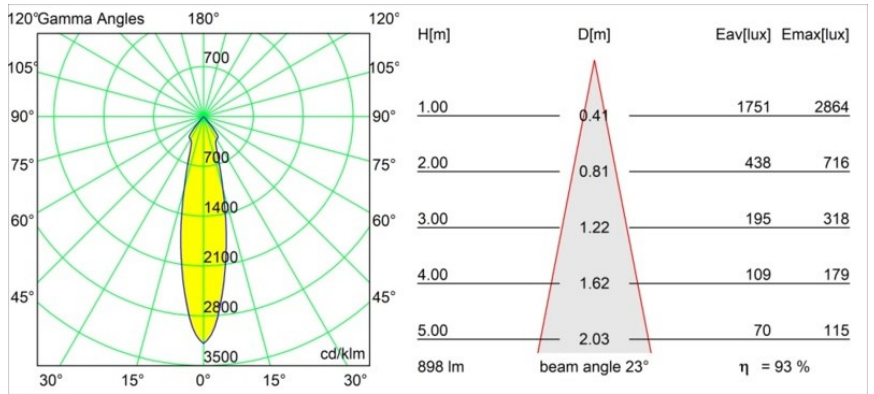

Light distribution & beam diagram