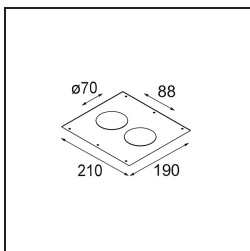

**Accessori Installazione**

- 12500230** Ring Recessed 82 1x

- 10889830** Installation Housing 192x190x130

**12290130** Plaster Kit 190X190 - 70 1x

**12291030** Plaster Kit 210x190 - 70 2x

Choose a required accessory