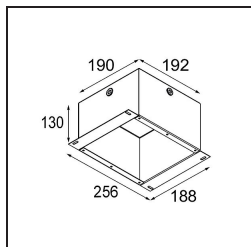

- **10889830** Installation Housing 192x190x130