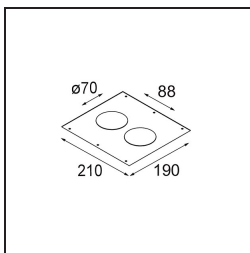

Accesorios Instalación

- 12500230** Ring Recessed 82 1x

- 10889830** Installation Housing 192x190x130

12290130 Plaster Kit 190X190 - 70 1x

12291030 Plaster Kit 210x190 - 70 2x

Choose a required accessory