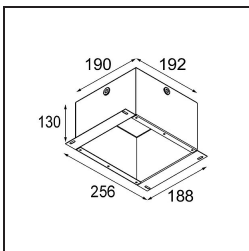

- **10889830** Installation Housing 192x190x130