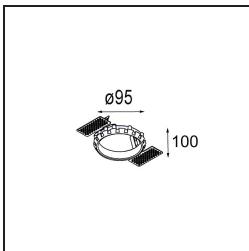

Installation Accessories

- **12500230** Ring Recessed 82 1x