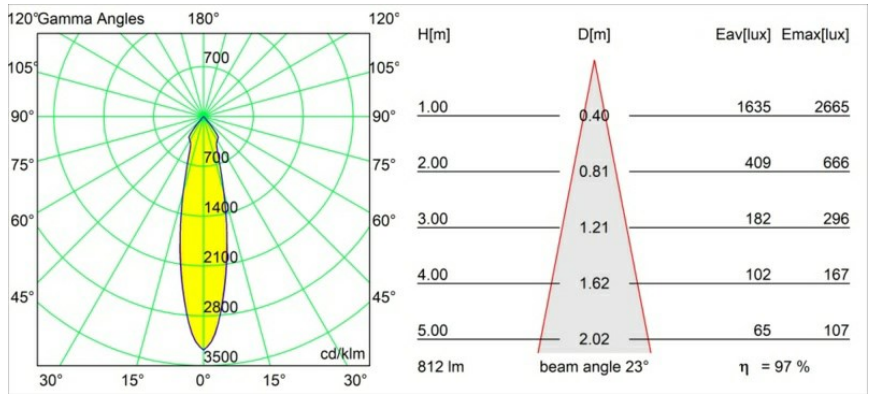

Light distribution & beam diagram