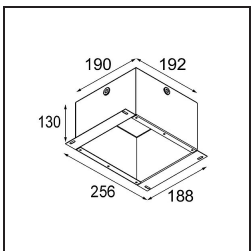

- **10889830** Installation Housing 192x190x130