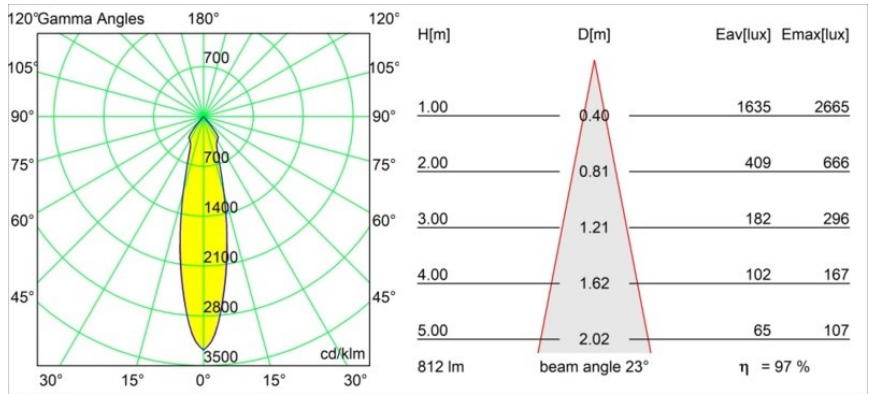

Light distribution & beam diagram