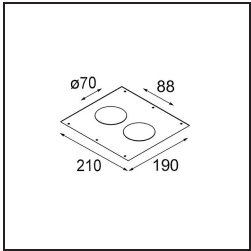

Installation Accessories

- 12500230** Ring Recessed 82 1x

- 10889830** Installation Housing 192x190x130

12290130 Plaster Kit 190X190 - 70 1x

12291030 Plaster Kit 210x190 - 70 2x

Choose a required accessory