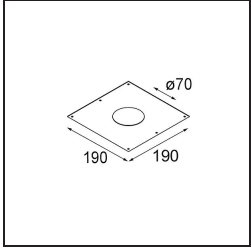

12290130 Plaster Kit 190X190 - 70 1x