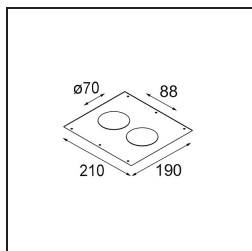

Installation Accessories

- 12500230** Ring Recessed 82 1x

- 10889830** Installation Housing 192x190x130

12290130 Plaster Kit 190X190 - 70 1x

12291030 Plaster Kit 210x190 - 70 2x

Choose a required accessory