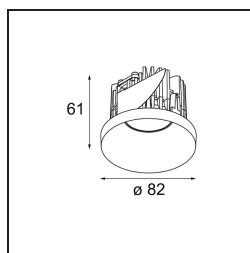

Date
Customer
Project
Type

Smart Kup Recessed 82 1x LED 2700K Medium DE Silver Bronze Brushed

Specifications

Material	12471016
Light Source Type	LED
LED Type	BRIDGELUX V8G8
LED technology	LED COB
CRI	Min. 90
Colour Temperature	2700K
Lifetime	L80B10 @50,000 Hours
Lamp Included	Yes
Number of Light Sources	1
CIE flux code	99 100 100 100 97
Binning (SDCM)	2
Light Direction	Down
Optic	Reflector
Measured beam angle (°)	23.0
Input Voltage	Constant Current Driver Required
Electrical Class	III
IP Rating	20
Glow wire rating (°C)	960
Indoor/Outdoor	Indoor
Application	Ceiling, Wall
Mounting	Recessed
Cut-out size (mm)	ø70
Mounting depth (mm)	100.0
Distance to Lighted Object (m)	0,1
Primary Colour & Primary Finish	Silver Bronze, Brushed
Gross weight (g)	345.0
Drive current (mA)	350 500 700
Min. forward voltage (Vf)	13,2 13,7 14,2
Max. forward voltage (Vf)	15,0 15,4 16,0
Connected load (W)	5,0 7,2 10,6
Delivered lumens (lm)	585 790 1044
Efficacy (lm/W)	117 110 98
Glare rating	19 21 21
Remark	• 3500K on request