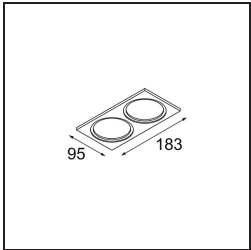

Date
Customer
Project
Type

Smart Kup Recessed 82 1x LED 2700K Medium DE Silver Bronze Brushed

Specifications

Material	12471016
Light Source Type	LED
LED Type	BRIDGELUX V8G8
LED technology	LED COB
CRI	Min. 90
Colour Temperature	2700K
Lifetime	L80B10 @50,000 Hours
Lamp Included	Yes
Number of Light Sources	1
CIE flux code	99 100 100 100 97
Binning (SDCM)	2
Light Direction	Down
Optic	Reflector
Measured beam angle (°)	23.0
Input Voltage	Constant Current Driver Required
Electrical Class	III
IP Rating	20
Glow wire rating (°C)	960
Indoor/Outdoor	Indoor
Application	Ceiling, Wall
Mounting	Recessed
Cut-out size (mm)	ø70
Mounting depth (mm)	100.0
Distance to Lighted Object (m)	0,1
Primary Colour & Primary Finish	Silver Bronze, Brushed
Gross weight (g)	345.0
Drive current (mA)	350 500 700
Min. forward voltage (Vf)	13,2 13,7 14,2
Max. forward voltage (Vf)	15,0 15,4 16,0
Connected load (W)	5,0 7,2 10,6
Delivered lumens (lm)	585 790 1044
Efficacy (lm/W)	117 110 98
Glare rating	19 21 21
Remark	• 3500K on request

TM30 & CRI diagram

Light distribution & beam diagram

Decorative Accessories

- 12500032** Mask Smart 82 1x Black Structure
- 12500009** Mask Smart 82 1x White Structure
- 12500046** Mask Smart 82 1x Gold Matt
- 12500015** Mask Smart 82 1x Champagne Brushed
- 12500014** Mask Smart 82 1x Bronze Brushed
- 12500043** Mask Smart 82 1x Black Brushed
- 12500016** Mask Smart 82 1x Silver Bronze Brushed
- 12500045** FFD_Smart Mask 82 1x Gold Brushed