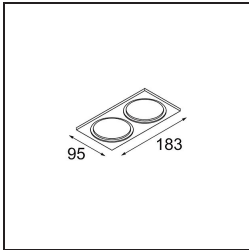

TM30 & CRI diagram

Light distribution & beam diagram

Diagrams

Decorative Accessories

- 12500032** Mask Smart 82 1x Black Structure
- 12500009** Mask Smart 82 1x White Structure
- 12500046** Mask Smart 82 1x Gold Matt
- 12500015** Mask Smart 82 1x Champagne Brushed
- 12500014** Mask Smart 82 1x Bronze Brushed
- 12500043** Mask Smart 82 1x Black Brushed
- 12500016** Mask Smart 82 1x Silver Bronze Brushed
- 12500045** FFD_Smart Mask 82 1x Gold Brushed