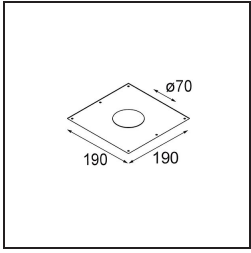

12290130 Plaster Kit 190X190 - 70 1x