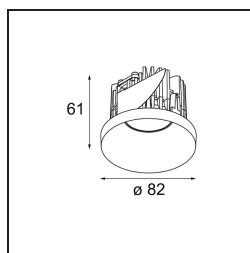

Date
Customer
Project
Type

Smart Kup Recessed 82 1x LED 2700K Medium DE Silver Bronze Brushed

Specifications

Material	12471016
Light Source Type	LED
LED Type	BRIDGELUX V8G8
LED technology	LED COB
CRI	Min. 90
Colour Temperature	2700K
Lifetime	L80B20 @50,000 Hours
Lamp Included	Yes
Number of Light Sources	1
CIE flux code	99 100 100 100 97
Binning (SDCM)	2
Light Direction	Down
Optic	Reflector
Measured beam angle (°)	23.0
Input Voltage	Constant Current Driver Required
Electrical Class	III
IP Rating	20
Glow wire rating (°C)	960
Indoor/Outdoor	Indoor
Application	Ceiling, Wall
Mounting	Recessed
Cut-out size (mm)	ø70
Mounting depth (mm)	100.0
Distance to Lighted Object (m)	0,1
Primary Colour & Primary Finish	Silver Bronze, Brushed
Gross weight (g)	345.0
Drive current (mA)	350 500 700
Min. forward voltage (Vf)	13,2 13,7 14,2
Max. forward voltage (Vf)	15,0 15,4 16,0
Connected load (W)	5,0 7,2 10,6
Delivered lumens (lm)	585 790 1044
Efficacy (lm/W)	117 110 98
Glare rating	19 21 21
Remark	• 3500K on request