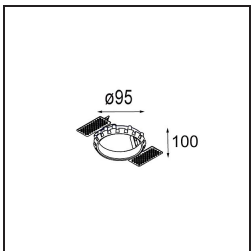

Installation Accessories

- **12500230** Ring Recessed 82 1x