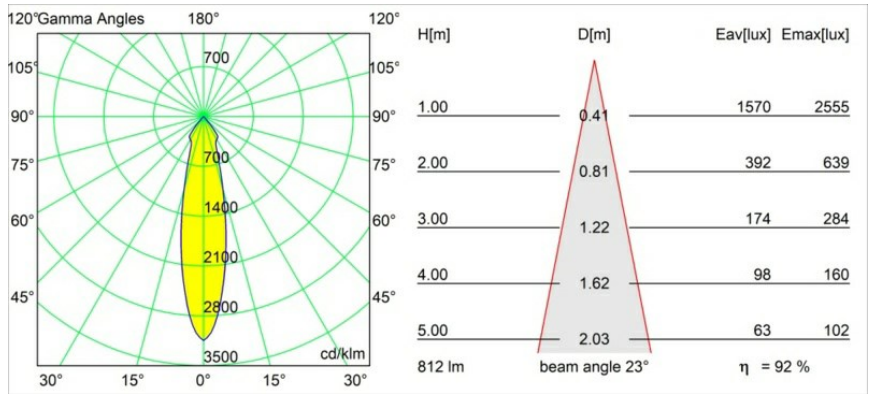

Light distribution & beam diagram