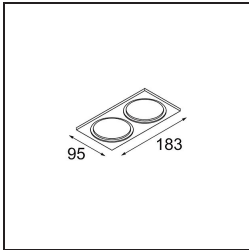

Date
Customer
Project
Type

Smart Kup Recessed 82 1x LED 2700K Medium DE Black Brushed

Specifications

Material	12471043
Light Source Type	LED
LED Type	BRIDGELUX V8G8
LED technology	LED COB
CRI	Min. 90
Colour Temperature	2700K
Lifetime	L80B10 @50,000 Hours
Lamp Included	Yes
Number of Light Sources	1
CIE flux code	100 100 100 100 93
Binning (SDCM)	2
Light Direction	Down
Optic	Reflector
Measured beam angle (°)	23.0
Input Voltage	Constant Current Driver Required
Electrical Class	III
IP Rating	20
Glow wire rating (°C)	960
Indoor/Outdoor	Indoor
Application	Ceiling, Wall
Mounting	Recessed
Cut-out size (mm)	ø70
Mounting depth (mm)	100.0
Distance to Lighted Object (m)	0,1
Primary Colour & Primary Finish	Black, Brushed
Gross weight (g)	345.0
Drive current (mA)	350 500 700
Min. forward voltage (Vf)	13,2 13,7 14,2
Max. forward voltage (Vf)	15,0 15,4 16,0
Connected load (W)	5,0 7,2 10,6
Delivered lumens (lm)	557 753 995
Efficacy (lm/W)	111 105 94
Glare rating	19 20 21
Remark	• 3500K on request

TM30 & CRI diagram

Light distribution & beam diagram

Diagrams

Decorative Accessories

- 12500032** Mask Smart 82 1x Black Structure
- 12500009** Mask Smart 82 1x White Structure
- 12500046** Mask Smart 82 1x Gold Matt
- 12500015** Mask Smart 82 1x Champagne Brushed
- 12500014** Mask Smart 82 1x Bronze Brushed
- 12500043** Mask Smart 82 1x Black Brushed
- 12500016** Mask Smart 82 1x Silver Bronze Brushed
- 12500045** FFD_Smart Mask 82 1x Gold Brushed