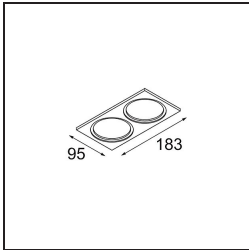

Date
Customer
Project
Type

Smart Kup Recessed 82 1x LED 2700K Medium DE Black Brushed

Specifications

Material	12471043
Light Source Type	LED
LED Type	BRIDGELUX V8G8
LED technology	LED COB
CRI	Min. 90
Colour Temperature	2700K
Lifetime	L80B20 @50,000 Hours
Lamp Included	Yes
Number of Light Sources	1
CIE flux code	100 100 100 100 93
Binning (SDCM)	2
Light Direction	Down
Optic	Reflector
Measured beam angle (°)	23.0
Input Voltage	Constant Current Driver Required
Electrical Class	III
IP Rating	20
Glow wire rating (°C)	960
Indoor/Outdoor	Indoor
Application	Ceiling, Wall
Mounting	Recessed
Cut-out size (mm)	ø70
Mounting depth (mm)	100.0
Distance to Lighted Object (m)	0,1
Primary Colour & Primary Finish	Black, Brushed
Gross weight (g)	345.0
Drive current (mA)	350 500 700
Min. forward voltage (Vf)	13,2 13,7 14,2
Max. forward voltage (Vf)	15,0 15,4 16,0
Connected load (W)	5,0 7,2 10,6
Delivered lumens (lm)	557 753 995
Efficacy (lm/W)	111 105 94
Glare rating	19 20 21
Remark	• 3500K on request

TM30 & CRI diagram

Light distribution & beam diagram

Diagrams

Decorative Accessories

- 12500032** Mask Smart 82 1x Black Structure
- 12500009** Mask Smart 82 1x White Structure
- 12500046** Mask Smart 82 1x Gold Matt
- 12500015** Mask Smart 82 1x Champagne Brushed
- 12500014** Mask Smart 82 1x Bronze Brushed
- 12500043** Mask Smart 82 1x Black Brushed
- 12500016** Mask Smart 82 1x Silver Bronze Brushed
- 12500045** FFD_Smart Mask 82 1x Gold Brushed