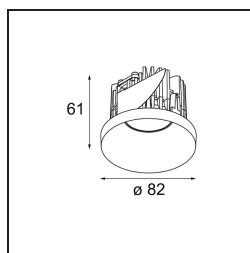

Date
Customer
Project
Type

Smart Kup Recessed 82 1x LED 2700K Medium DE Black Brushed

Specifications

Material	12471043
Light Source Type	LED
LED Type	BRIDGELUX V8G8
LED technology	LED COB
CRI	Min. 90
Colour Temperature	2700K
Lifetime	L80B10 @50,000 Hours
Lamp Included	Yes
Number of Light Sources	1
CIE flux code	100 100 100 100 93
Binning (SDCM)	2
Light Direction	Down
Optic	Reflector
Measured beam angle (°)	23.0
Input Voltage	Constant Current Driver Required
Electrical Class	III
IP Rating	20
Glow wire rating (°C)	960
Indoor/Outdoor	Indoor
Application	Ceiling, Wall
Mounting	Recessed
Cut-out size (mm)	ø70
Mounting depth (mm)	100.0
Distance to Lighted Object (m)	0,1
Primary Colour & Primary Finish	Black, Brushed
Gross weight (g)	345.0
Drive current (mA)	350 500 700
Min. forward voltage (Vf)	13,2 13,7 14,2
Max. forward voltage (Vf)	15,0 15,4 16,0
Connected load (W)	5,0 7,2 10,6
Delivered lumens (lm)	557 753 995
Efficacy (lm/W)	111 105 94
Glare rating	19 20 21
Remark	• 3500K on request