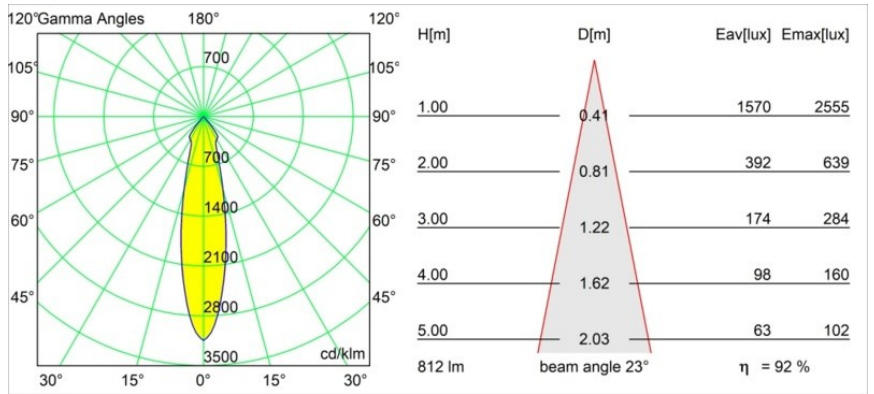

Light distribution & beam diagram