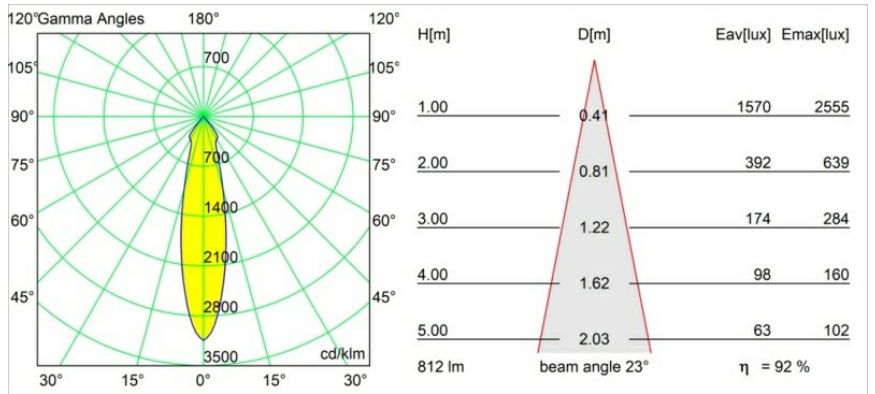

Light distribution & beam diagram