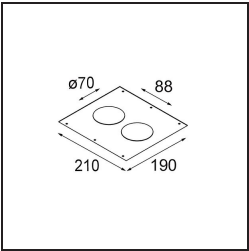

Installation Accessories

- 12500230** Ring Recessed 82 1x

- 10889830** Installation Housing 192x190x130

12290130 Plaster Kit 190X190 - 70 1x

12291030 Plaster Kit 210x190 - 70 2x

Choose a required accessory