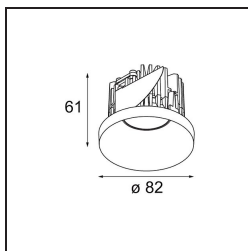

Date
Customer
Project
Type

Smart Kup Recessed 82 1x LED 2700K Medium DE Black Brushed

Specifications

Material	12471043
Light Source Type	LED
LED Type	BRIDGELUX V8G8
LED technology	LED COB
CRI	Min. 90
Colour Temperature	2700K
Lifetime	L80B20 @50,000 Hours
Lamp Included	Yes
Number of Light Sources	1
CIE flux code	100 100 100 100 93
Binning (SDCM)	2
Light Direction	Down
Optic	Reflector
Measured beam angle (°)	23.0
Input Voltage	Constant Current Driver Required
Electrical Class	III
IP Rating	20
Glow wire rating (°C)	960
Indoor/Outdoor	Indoor
Application	Ceiling, Wall
Mounting	Recessed
Cut-out size (mm)	ø70
Mounting depth (mm)	100.0
Distance to Lighted Object (m)	0,1
Primary Colour & Primary Finish	Black, Brushed
Gross weight (g)	345.0
Drive current (mA)	350 500 700
Min. forward voltage (Vf)	13,2 13,7 14,2
Max. forward voltage (Vf)	15,0 15,4 16,0
Connected load (W)	5,0 7,2 10,6
Delivered lumens (lm)	557 753 995
Efficacy (lm/W)	111 105 94
Glare rating	19 20 21
Remark	• 3500K on request