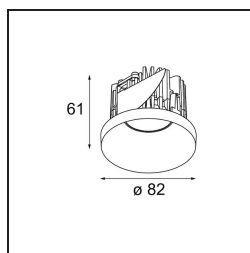

Date
Customer
Project
Type

Smart Kup Recessed 82 1x LED 2700K Medium DE Black Brushed

Specifications

Material	12471043
Light Source Type	LED
LED Type	BRIDGELUX V8G8
LED technology	LED COB
CRI	Min. 90
Colour Temperature	2700K
Lifetime	L80B20 @50,000 Hours
Lamp Included	Yes
Number of Light Sources	1
CIE flux code	100 100 100 100 93
Binning (SDCM)	2
Light Direction	Down
Optic	Reflector
Measured beam angle (°)	23.0
Input Voltage	Constant Current Driver Required
Electrical Class	III
IP Rating	20
Glow wire rating (°C)	960
Indoor/Outdoor	Indoor
Application	Ceiling, Wall
Mounting	Recessed
Cut-out size (mm)	ø70
Mounting depth (mm)	100.0
Distance to Lighted Object (m)	0,1
Primary Colour & Primary Finish	Black, Brushed
Gross weight (g)	345.0
Drive current (mA)	350 500 700
Min. forward voltage (Vf)	13,2 13,7 14,2
Max. forward voltage (Vf)	15,0 15,4 16,0
Connected load (W)	5,0 7,2 10,6
Delivered lumens (lm)	557 753 995
Efficacy (lm/W)	111 105 94
Glare rating	19 20 21
Remark	• 3500K on request