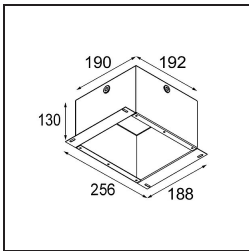

- **10889830** Installation Housing 192x190x130