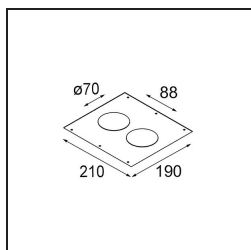

Accessori Installazione

- 12500230** Ring Recessed 82 1x

- 10889830** Installation Housing 192x190x130

12290130 Plaster Kit 190X190 - 70 1x

12291030 Plaster Kit 210x190 - 70 2x

Choose a required accessory