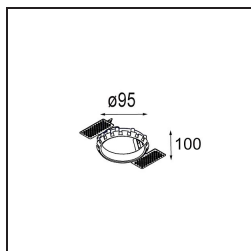

Accessori Installazione

- **12500230** Ring Recessed 82 1x