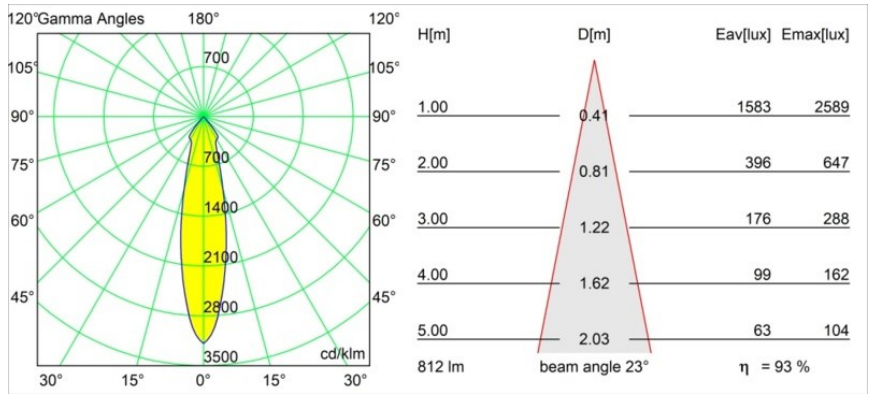

Light distribution & beam diagram