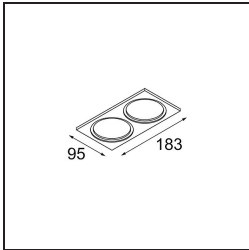

Date
Customer
Project
Type

*Smart Kup Recessed 82 1x LED 2700K Medium DE Bronze Brushed*

**Specifications**

Material	12471014
Light Source Type	LED
LED Type	BRIDGELUX V8G8
LED technology	LED COB
CRI	Min. 90
Colour Temperature	2700K
Lifetime	L80B10 @50,000 Hours
Lamp Included	Yes
Number of Light Sources	1
CIE flux code	100 100 100 100 93
Binning (SDCM)	2
Light Direction	Down
Optic	Reflector
Measured beam angle (°)	23.0
Input Voltage	Constant Current Driver Required
Electrical Class	III
IP Rating	20
Glow wire rating (°C)	960
Indoor/Outdoor	Indoor
Application	Ceiling, Wall
Mounting	Recessed
Cut-out size (mm)	ø70
Mounting depth (mm)	100.0
Distance to Lighted Object (m)	0,1
Primary Colour & Primary Finish	Bronze, Brushed
Gross weight (g)	345.0
Drive current (mA)	350      500      700
Min. forward voltage (Vf)	13.2      13.7      14.2
Max. forward voltage (Vf)	15.0      15.4      16.0
Connected load (W)	5.0      7.2      10.6
Delivered lumens (lm)	561      758      1001
Efficacy (lm/W)	112      105      94
Glare rating	19      21      22
Remark	• 3500K on request

**TM30 & CRI diagram**

**Light distribution & beam diagram**

Diagrams

**Decorative Accessories**

- 12500032** Mask Smart 82 1x Black Structure
- 12500009** Mask Smart 82 1x White Structure
- 12500046** Mask Smart 82 1x Gold Matt
- 12500015** Mask Smart 82 1x Champagne Brushed
- 12500014** Mask Smart 82 1x Bronze Brushed
- 12500043** Mask Smart 82 1x Black Brushed
- 12500016** Mask Smart 82 1x Silver Bronze Brushed
- 12500045** FFD\_Smart Mask 82 1x Gold Brushed