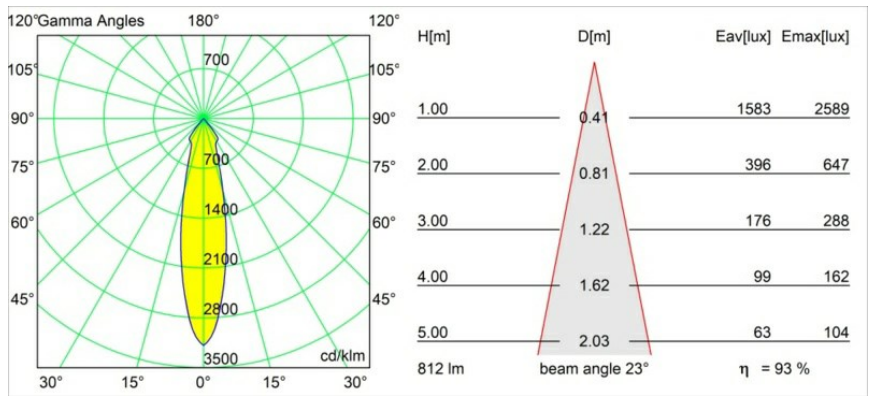

Light distribution & beam diagram