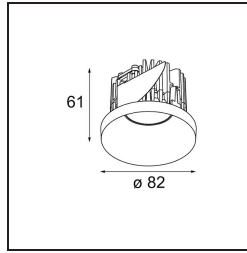

Date
Customer
Project
Type

*Smart Kup Recessed 82 1x LED 2700K Medium DE Bronze Brushed*

**Specifications**

Material	12471014
Light Source Type	LED
LED Type	BRIDGELUX V8G8
LED technology	LED COB
CRI	Min. 90
Colour Temperature	2700K
Lifetime	L80B10 @50,000 Hours
Lamp Included	Yes
Number of Light Sources	1
CIE flux code	100 100 100 100 93
Binning (SDCM)	2
Light Direction	Down
Optic	Reflector
Measured beam angle (°)	23.0
Input Voltage	Constant Current Driver Required
Electrical Class	III
IP Rating	20
Glow wire rating (°C)	960
Indoor/Outdoor	Indoor
Application	Ceiling, Wall
Mounting	Recessed
Cut-out size (mm)	ø70
Mounting depth (mm)	100.0
Distance to Lighted Object (m)	0,1
Primary Colour & Primary Finish	Bronze, Brushed
Gross weight (g)	345.0
Drive current (mA)	350      500      700
Min. forward voltage (Vf)	13.2      13.7      14.2
Max. forward voltage (Vf)	15.0      15.4      16.0
Connected load (W)	5.0      7.2      10.6
Delivered lumens (lm)	561      758      1001
Efficacy (lm/W)	112      105      94
Glare rating	19      21      22
Remark	• 3500K on request