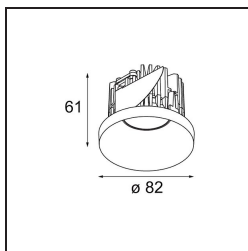

Date
Customer
Project
Type

Smart Kup Recessed 82 1x LED 2700K Medium DE Bronze Brushed

Specifications

Material	12471014
Light Source Type	LED
LED Type	BRIDGELUX V8G8
LED technology	LED COB
CRI	Min. 90
Colour Temperature	2700K
Lifetime	L80B20 @50,000 Hours
Lamp Included	Yes
Number of Light Sources	1
CIE flux code	100 100 100 100 93
Binning (SDCM)	2
Light Direction	Down
Optic	Reflector
Measured beam angle (°)	23.0
Input Voltage	Constant Current Driver Required
Electrical Class	III
IP Rating	20
Glow wire rating (°C)	960
Indoor/Outdoor	Indoor
Application	Ceiling, Wall
Mounting	Recessed
Cut-out size (mm)	ø70
Mounting depth (mm)	100.0
Distance to Lighted Object (m)	0,1
Primary Colour & Primary Finish	Bronze, Brushed
Gross weight (g)	345.0
Drive current (mA)	350 500 700
Min. forward voltage (Vf)	13,2 13,7 14,2
Max. forward voltage (Vf)	15,0 15,4 16,0
Connected load (W)	5,0 7,2 10,6
Delivered lumens (lm)	561 758 1001
Efficacy (lm/W)	112 105 94
Glare rating	19 21 22
Remark	• 3500K on request