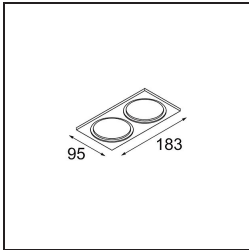

Date
Customer
Project
Type

Smart Kup Recessed 82 1x LED 2700K Medium DE Bronze Brushed

Specifications

Material	12471014
Light Source Type	LED
LED Type	BRIDGELUX V8G8
LED technology	LED COB
CRI	Min. 90
Colour Temperature	2700K
Lifetime	L80B20 @50,000 Hours
Lamp Included	Yes
Number of Light Sources	1
CIE flux code	100 100 100 100 93
Binning (SDCM)	2
Light Direction	Down
Optic	Reflector
Measured beam angle (°)	23.0
Input Voltage	Constant Current Driver Required
Electrical Class	III
IP Rating	20
Glow wire rating (°C)	960
Indoor/Outdoor	Indoor
Application	Ceiling, Wall
Mounting	Recessed
Cut-out size (mm)	ø70
Mounting depth (mm)	100.0
Distance to Lighted Object (m)	0,1
Primary Colour & Primary Finish	Bronze, Brushed
Gross weight (g)	345.0
Drive current (mA)	350 500 700
Min. forward voltage (Vf)	13,2 13,7 14,2
Max. forward voltage (Vf)	15,0 15,4 16,0
Connected load (W)	5,0 7,2 10,6
Delivered lumens (lm)	561 758 1001
Efficacy (lm/W)	112 105 94
Glare rating	19 21 22
Remark	• 3500K on request

TM30 & CRI diagram

Light distribution & beam diagram

Decorative Accessories

- 12500032** Mask Smart 82 1x Black Structure
- 12500009** Mask Smart 82 1x White Structure
- 12500046** Mask Smart 82 1x Gold Matt
- 12500015** Mask Smart 82 1x Champagne Brushed
- 12500014** Mask Smart 82 1x Bronze Brushed
- 12500043** Mask Smart 82 1x Black Brushed
- 12500016** Mask Smart 82 1x Silver Bronze Brushed
- 12500045** FFD_Smart Mask 82 1x Gold Brushed