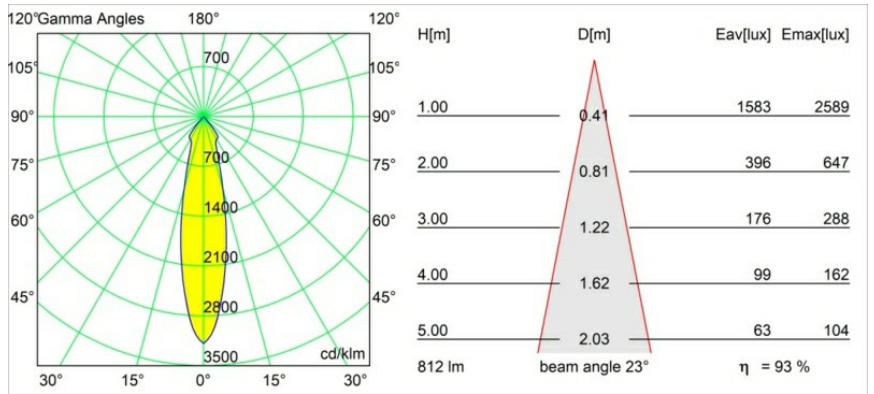

Light distribution & beam diagram