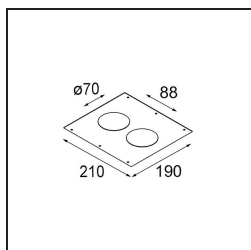

**Installation Accessories**

- 12500230** Ring Recessed 82 1x

- 10889830** Installation Housing 192x190x130

**12290130** Plaster Kit 190X190 - 70 1x

**12291030** Plaster Kit 210x190 - 70 2x

Choose a required accessory