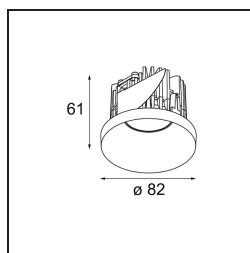

Date
Customer
Project
Type

Smart Kup Recessed 82 1x LED 2700K Medium DE Bronze Brushed

Specifications

Material	12471014
Light Source Type	LED
LED Type	BRIDGELUX V8G8
LED technology	LED COB
CRI	Min. 90
Colour Temperature	2700K
Lifetime	L80B20 @50,000 Hours
Lamp Included	Yes
Number of Light Sources	1
CIE flux code	100 100 100 100 93
Binning (SDCM)	2
Light Direction	Down
Optic	Reflector
Measured beam angle (°)	23.0
Input Voltage	Constant Current Driver Required
Electrical Class	III
IP Rating	20
Glow wire rating (°C)	960
Indoor/Outdoor	Indoor
Application	Ceiling, Wall
Mounting	Recessed
Cut-out size (mm)	ø70
Mounting depth (mm)	100.0
Distance to Lighted Object (m)	0,1
Primary Colour & Primary Finish	Bronze, Brushed
Gross weight (g)	345.0
Drive current (mA)	350 500 700
Min. forward voltage (Vf)	13,2 13,7 14,2
Max. forward voltage (Vf)	15,0 15,4 16,0
Connected load (W)	5,0 7,2 10,6
Delivered lumens (lm)	561 758 1001
Efficacy (lm/W)	112 105 94
Glare rating	19 21 22
Remark	• 3500K on request