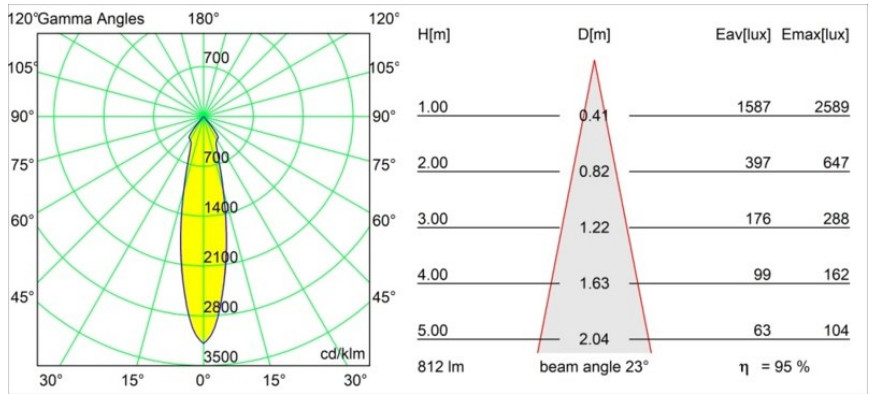

Light distribution & beam diagram