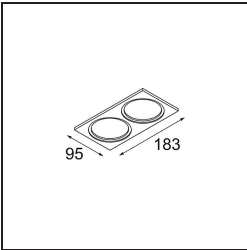

Date
Customer
Project
Type

*Smart Kup Recessed 82 1x LED 2700K Medium DE Champagne Brushed*

**Specifications**

Material	12471015
Light Source Type	LED
LED Type	BRIDGELUX V8G8
LED technology	LED COB
CRI	Min. 90
Colour Temperature	2700K
Lifetime	L80B20 @50,000 Hours
Lamp Included	Yes
Number of Light Sources	1
CIE flux code	99 100 100 100 95
Binning (SDCM)	2
Light Direction	Down
Optic	Reflector
Measured beam angle (°)	23.0
Input Voltage	Constant Current Driver Required
Electrical Class	III
IP Rating	20
Glow wire rating (°C)	960
Indoor/Outdoor	Indoor
Application	Ceiling, Wall
Mounting	Recessed
Cut-out size (mm)	ø70
Mounting depth (mm)	100.0
Distance to Lighted Object (m)	0,1
Primary Colour & Primary Finish	Champagne, Brushed
Gross weight (g)	345.0
Drive current (mA)	350      500      700
Min. forward voltage (Vf)	13,2      13,7      14,2
Max. forward voltage (Vf)	15,0      15,4      16,0
Connected load (W)	5,0      7,2      10,6
Delivered lumens (lm)	572      773      1022
Efficacy (lm/W)	114      107      96
Glare rating	19      21      22
Remark	• 3500K on request

**TM30 & CRI diagram**

**Light distribution & beam diagram**

**Decorative Accessories**

- 12500032** Mask Smart 82 1x Black Structure
- 12500009** Mask Smart 82 1x White Structure
- 12500046** Mask Smart 82 1x Gold Matt
- 12500015** Mask Smart 82 1x Champagne Brushed
- 12500014** Mask Smart 82 1x Bronze Brushed
- 12500043** Mask Smart 82 1x Black Brushed
- 12500016** Mask Smart 82 1x Silver Bronze Brushed
- 12500045** FFD\_Smart Mask 82 1x Gold Brushed