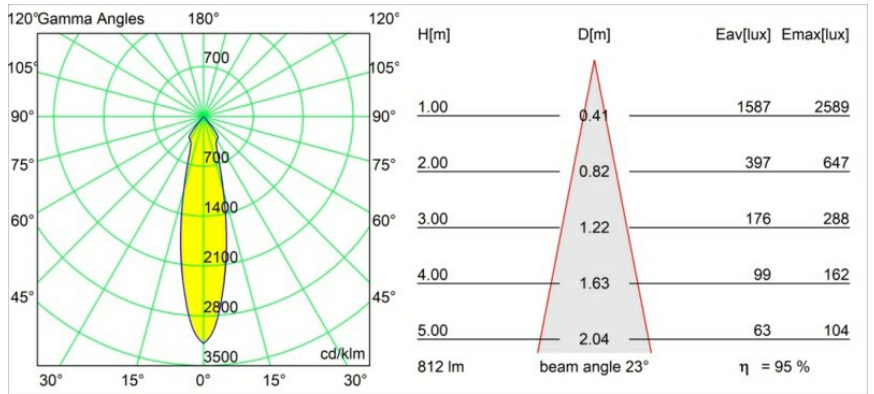

Light distribution & beam diagram