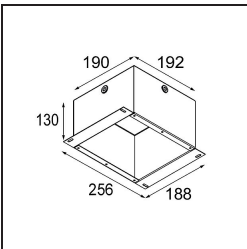

- **10889830** Installation Housing 192x190x130