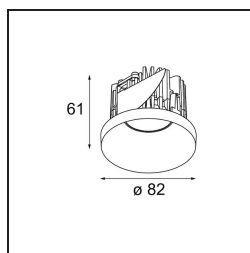

Date
Customer
Project
Type

Smart Kup Recessed 82 1x LED 2700K Medium DE Champagne Brushed

The 3 original designs, Smart Kup, Lotis and Cake still manage to steal the hearts of interior designers. And this goes for the entire Smart family. Smart's accessibility and extreme versatility are arguably fit for any expression. Mix and match accent lighting, up and downlight, fixed or adjustable, a mosaic of shapes, sizes, colours and mounting options, and create a playful installation.

Specifications

Material	12471015
Light Source Type	LED
LED Type	BRIDGELUX V8G8
LED technology	LED COB
CRI	Min. 90
Colour Temperature	2700K
Lifetime	L80B20 @50,000 Hours
Lamp Included	Yes
Number of Light Sources	1
CIE flux code	99 100 100 100 95
Binning (SDCM)	2
Light Direction	Down
Optic	Reflector
Measured beam angle (°)	23.0
Input Voltage	Constant Current Driver Required
Electrical Class	III
IP Rating	20
Glow wire rating (°C)	960
Indoor/Outdoor	Indoor
Application	Ceiling, Wall
Mounting	Recessed
Cut-out size (mm)	ø70
Mounting depth (mm)	100.0
Distance to Lighted Object (m)	0,1
Primary Colour & Primary Finish	Champagne, Brushed
Gross weight (g)	345.0
Drive current (mA)	350 500 700
Min. forward voltage (Vf)	13,2 13,7 14,2
Max. forward voltage (Vf)	15,0 15,4 16,0
Connected load (W)	5,0 7,2 10,6
Delivered lumens (lm)	572 773 1022
Efficacy (lm/W)	114 107 96
Glare rating	19 21 22
Remark	• 3500K on request