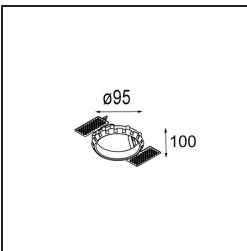

Installation Accessories

- **12500230** Ring Recessed 82 1x