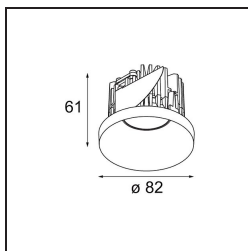

Date
Customer
Project
Type

*Smart Kup Recessed 82 1x LED 2700K Medium DE Champagne Brushed*

**Specifications**

Material	12471015
Light Source Type	LED
LED Type	BRIDGELUX V8G8
LED technology	LED COB
CRI	Min. 90
Colour Temperature	2700K
Lifetime	L80B20 @50,000 Hours
Lamp Included	Yes
Number of Light Sources	1
CIE flux code	99 100 100 100 95
Binning (SDCM)	2
Light Direction	Down
Optic	Reflector
Measured beam angle (°)	23.0
Input Voltage	Constant Current Driver Required
Electrical Class	III
IP Rating	20
Glow wire rating (°C)	960
Indoor/Outdoor	Indoor
Application	Ceiling, Wall
Mounting	Recessed
Cut-out size (mm)	ø70
Mounting depth (mm)	100.0
Distance to Lighted Object (m)	0,1
Primary Colour & Primary Finish	Champagne, Brushed
Gross weight (g)	345.0
Drive current (mA)	350      500      700
Min. forward voltage (Vf)	13,2      13,7      14,2
Max. forward voltage (Vf)	15,0      15,4      16,0
Connected load (W)	5,0      7,2      10,6
Delivered lumens (lm)	572      773      1022
Efficacy (lm/W)	114      107      96
Glare rating	19      21      22
Remark	• 3500K on request