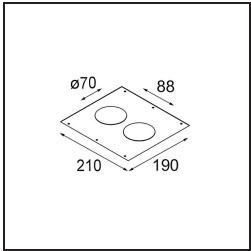

**Installation Accessories**

- 12500230** Ring Recessed 82 1x

- 10889830** Installation Housing 192x190x130

**12290130** Plaster Kit 190X190 - 70 1x

**12291030** Plaster Kit 210x190 - 70 2x

Choose a required accessory