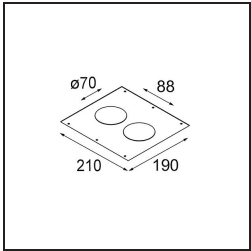

Specifications

Material	12471015
Light Source Type	LED
LED Type	BRIDGELUX V8G8
LED technology	LED COB
CRI	Min. 90
Colour Temperature	2700K
Lifetime	L80B20 @50,000 Hours
Lamp Included	Yes
Number of Light Sources	1
CIE flux code	99 100 100 100 95
Binning (SDCM)	2
Light Direction	Down
Optic	Reflector
Measured beam angle (°)	23.0
Input Voltage	Constant Current Driver Required
Electrical Class	III
IP Rating	20
Glow wire rating (°C)	960
Indoor/Outdoor	Indoor
Application	Ceiling, Wall
Mounting	Recessed
Cut-out size (mm)	ø70
Mounting depth (mm)	100.0
Distance to Lighted Object (m)	0,1
Primary Colour & Primary Finish	Champagne, Brushed
Gross weight (g)	345.0
Drive current (mA)	350 500 700
Min. forward voltage (Vf)	13,2 13,7 14,2
Max. forward voltage (Vf)	15,0 15,4 16,0
Connected load (W)	5,0 7,2 10,6
Delivered lumens (lm)	572 773 1022
Efficacy (lm/W)	114 107 96
Glare rating	19 21 22
Remark	• 3500K on request

Installation Accessories

- 12500230** Ring Recessed 82 1x

- 10889830** Installation Housing 192x190x130

12290130 Plaster Kit 190X190 - 70 1x

12291030 Plaster Kit 210x190 - 70 2x

Choose a required accessory