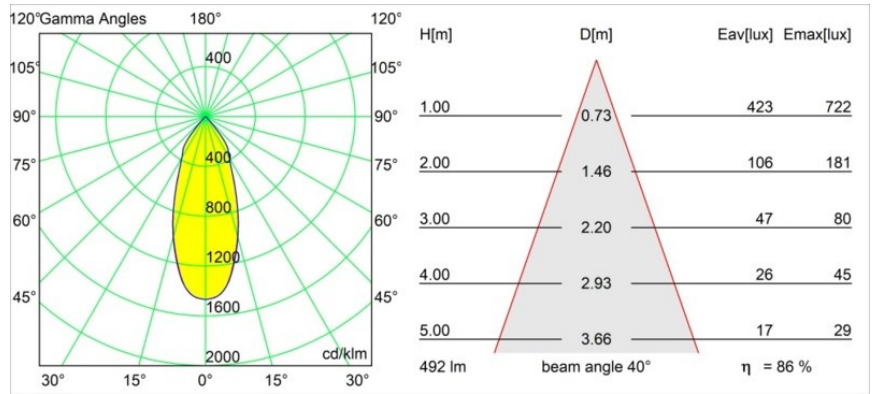

Light distribution & beam diagram