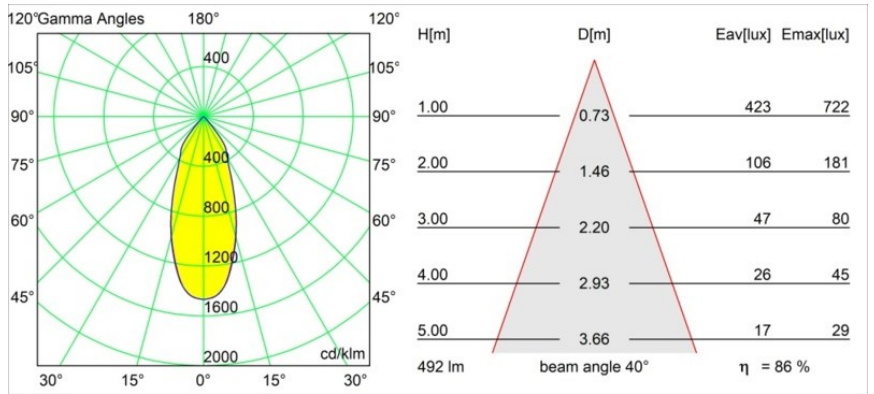

Light distribution & beam diagram