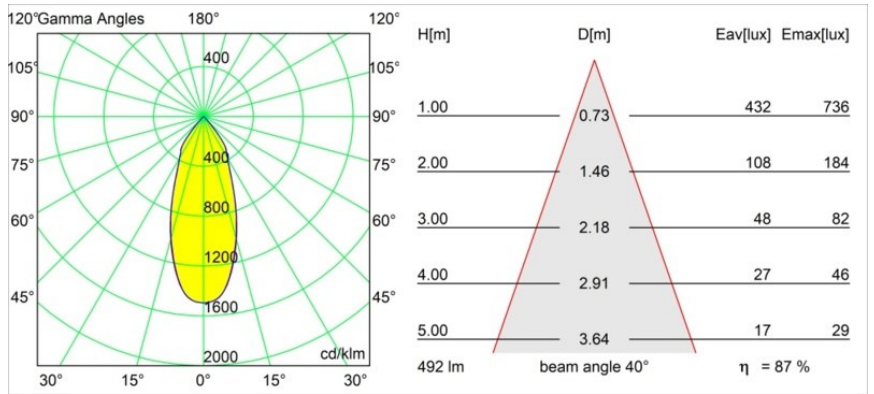

Light distribution & beam diagram