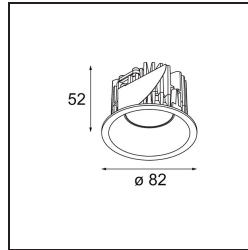

Date
Customer
Project
Type

*Smart Lotis Recessed 82 1x IP55 LED 1800-3000K WD Flood DE Champagne Brushed*

**Specifications**

Material	12444215
Light Source Type	LED
LED Type	BRIDGELUX WARMDIM 6W
LED technology	LED COB
CRI	Min. 95
Colour Temperature	1800-3000K (Warm Dim)
Lifetime	L80B10 @50,000 Hours
Lamp Included	Yes
Number of Light Sources	1
CIE flux code	97 100 100 100 88
Binning (SDCM)	3
Light Direction	Down
Optic	Reflector
Measured beam angle (°)	40.0
Input Voltage	Constant Current Driver Required
Electrical Class	III
IP Rating	55
Glow wire rating (°C)	960
Indoor/Outdoor	Indoor
Application	Ceiling, Wall
Mounting	Recessed
Cut-out size (mm)	ø70
Mounting depth (mm)	100.0
Distance to Lighted Object (m)	0,1
Primary Colour & Primary Finish	Champagne, Brushed
Gross weight (g)	220.0
Drive current (mA)	350
Min. forward voltage (Vf)	15,5
Max. forward voltage (Vf)	18,5
Connected load (W)	6,0
Luminous flux per lamp (lm)	432
Efficacy (lm/W)	72
Glare rating	19
Remark	• 3500K on request