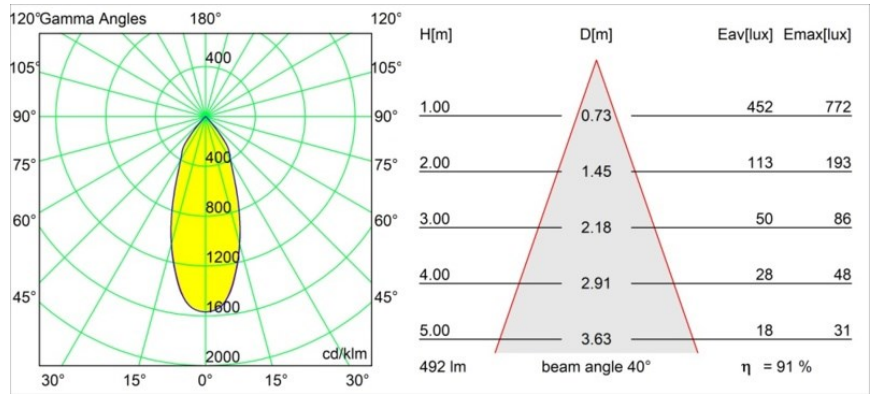

Light distribution & beam diagram