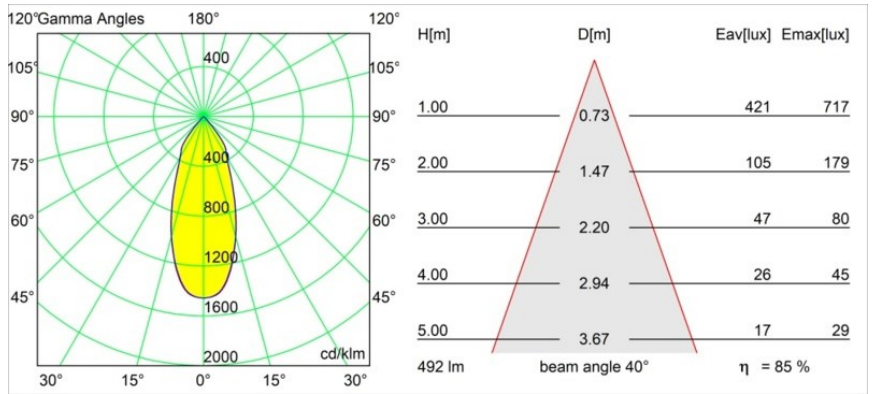

Light distribution & beam diagram