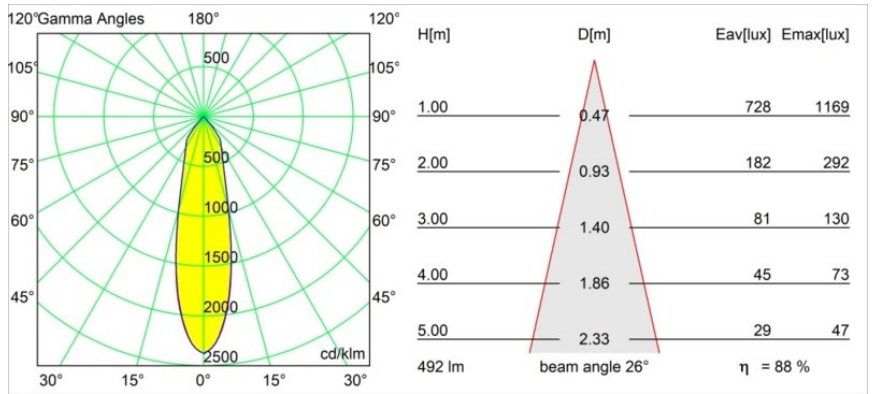

Light distribution & beam diagram