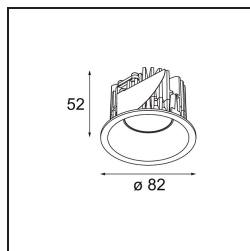

**Specifications**

Material	12444143
Light Source Type	LED
LED Type	BRIDGELUX WARMDIM 6W
LED technology	LED COB
CRI	Min. 95
Colour Temperature	1800-3000K (Warm Dim)
Lifetime	L80B10 @50,000 Hours
Lamp Included	Yes
Number of Light Sources	1
CIE flux code	97 100 100 100 86
Binning (SDCM)	3
Light Direction	Down
Optic	Reflector
Measured beam angle (°)	26.0
Input Voltage	Constant Current Driver Required
Electrical Class	III
IP Rating	55
Glow wire rating (°C)	960
Indoor/Outdoor	Indoor
Application	Ceiling, Wall
Mounting	Recessed
Cut-out size (mm)	ø70
Mounting depth (mm)	100.0
Distance to Lighted Object (m)	0,1
Primary Colour & Primary Finish	Black, Brushed
Gross weight (g)	220.0
Drive current (mA)	350
Min. forward voltage (Vf)	15,5
Max. forward voltage (Vf)	18,5
Connected load (W)	6,0
Luminous flux per lamp (lm)	422
Efficacy (lm/W)	70
Glare rating	18
Remark	• 3500K on request