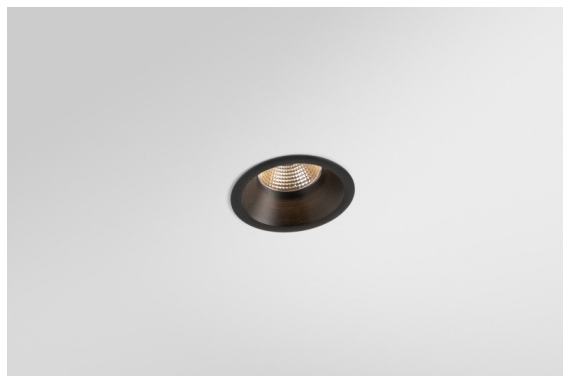

Date
Customer
Project
Type

*Smart Lotis Recessed 82 1x IP55 LED 1800-3000K WD Medium DE Black Brushed*

The 3 original designs, Smart Kup, Lotis and Cake still manage to steal the hearts of interior designers. And this goes for the entire Smart family. Smart's accessibility and extreme versatility are arguably fit for any expression. Mix and match accent lighting, up and downlight, fixed or adjustable, a mosaic of shapes, sizes, colours and mounting options, and create a playful installation.

**Specifications**

Material	12444143
Light Source Type	LED
LED Type	BRIDGELUX WARMDIM 6W
LED technology	LED COB
CRI	Min. 95
Colour Temperature	1800-3000K (Warm Dim)
Lifetime	L80B10 @50,000 Hours
Lamp Included	Yes
Number of Light Sources	1
CIE flux code	97 100 100 100 86
Binning (SDCM)	3
Light Direction	Down
Optic	Reflector
Measured beam angle (°)	26.0
Input Voltage	Constant Current Driver Required
Electrical Class	III
IP Rating	55
Glow wire rating (°C)	960
Indoor/Outdoor	Indoor
Application	Ceiling, Wall
Mounting	Recessed
Cut-out size (mm)	ø70
Mounting depth (mm)	100.0
Distance to Lighted Object (m)	0,1
Primary Colour & Primary Finish	Black, Brushed
Gross weight (g)	220.0
Drive current (mA)	350
Min. forward voltage (Vf)	15,5
Max. forward voltage (Vf)	18,5
Connected load (W)	6,0
Luminous flux per lamp (lm)	422
Efficacy (lm/W)	70
Glare rating	18
Remark	• 3500K on request

**TM30 & CRI diagram**

**Light distribution & beam diagram**

**Decorative Accessories**

- 12500032** Mask Smart 82 1x Black Structure
- 12500009** Mask Smart 82 1x White Structure
- 12500046** Mask Smart 82 1x Gold Matt
- 12500015** Mask Smart 82 1x Champagne Brushed
- 12500014** Mask Smart 82 1x Bronze Brushed
- 12500043** Mask Smart 82 1x Black Brushed
- 12500016** Mask Smart 82 1x Silver Bronze Brushed