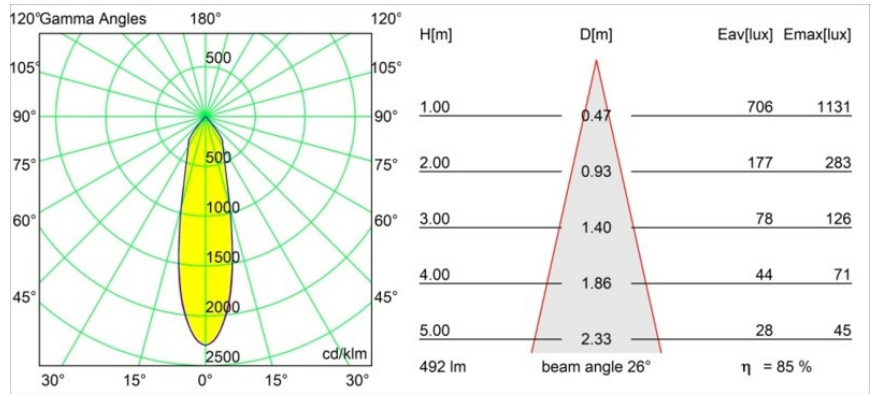

Light distribution & beam diagram