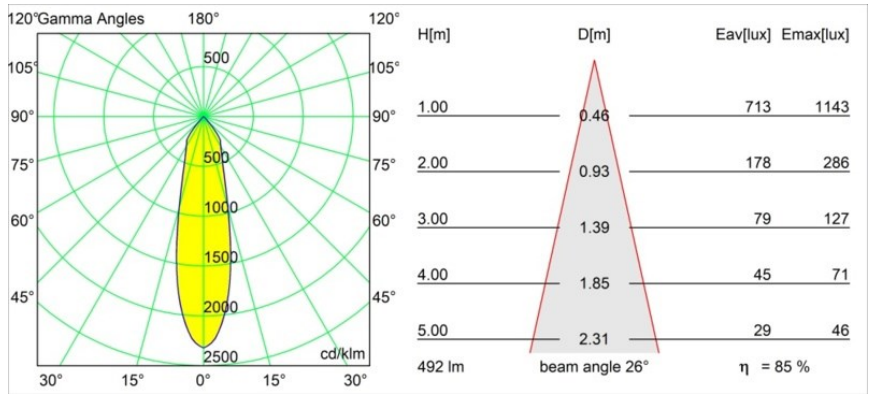

Light distribution & beam diagram