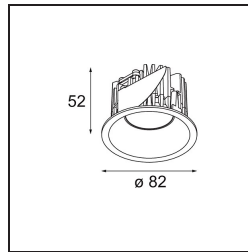

Specifications

Material	12444114
Light Source Type	LED
LED Type	BRIDGELUX WARMDIM 6W
LED technology	LED COB
CRI	Min. 95
Colour Temperature	1800-3000K (Warm Dim)
Lifetime	L80B10 @50,000 Hours
Lamp Included	Yes
Number of Light Sources	1
CIE flux code	97 100 100 100 86
Binning (SDCM)	3
Light Direction	Down
Optic	Reflector
Measured beam angle (°)	26.0
Input Voltage	Constant Current Driver Required
Electrical Class	III
IP Rating	55
Glow wire rating (°C)	960
Indoor/Outdoor	Indoor
Application	Ceiling, Wall
Mounting	Recessed
Cut-out size (mm)	ø70
Mounting depth (mm)	100.0
Distance to Lighted Object (m)	0,1
Primary Colour & Primary Finish	Bronze, Brushed
Gross weight (g)	220.0
Drive current (mA)	350
Min. forward voltage (Vf)	15,5
Max. forward voltage (Vf)	18,5
Connected load (W)	6,0
Luminous flux per lamp (lm)	422
Efficacy (lm/W)	70
Glare rating	18
Remark	• 3500K on request