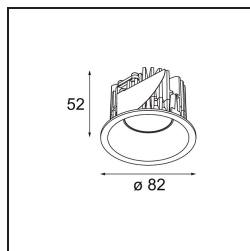

Specifications

Material	12444115
Light Source Type	LED
LED Type	BRIDGELUX WARMDIM 6W
LED technology	LED COB
CRI	Min. 95
Colour Temperature	1800-3000K (Warm Dim)
Lifetime	L80B10 @50,000 Hours
Lamp Included	Yes
Number of Light Sources	1
CIE flux code	97 100 100 100 88
Binning (SDCM)	3
Light Direction	Down
Optic	Reflector
Measured beam angle (°)	26.0
Input Voltage	Constant Current Driver Required
Electrical Class	III
IP Rating	55
Glow wire rating (°C)	960
Indoor/Outdoor	Indoor
Application	Ceiling, Wall
Mounting	Recessed
Cut-out size (mm)	ø70
Mounting depth (mm)	100.0
Distance to Lighted Object (m)	0,1
Primary Colour & Primary Finish	Champagne, Brushed
Gross weight (g)	220.0
Drive current (mA)	350
Min. forward voltage (Vf)	15,5
Max. forward voltage (Vf)	18,5
Connected load (W)	6,0
Luminous flux per lamp (lm)	432
Efficacy (lm/W)	72
Glare rating	18
Remark	• 3500K on request