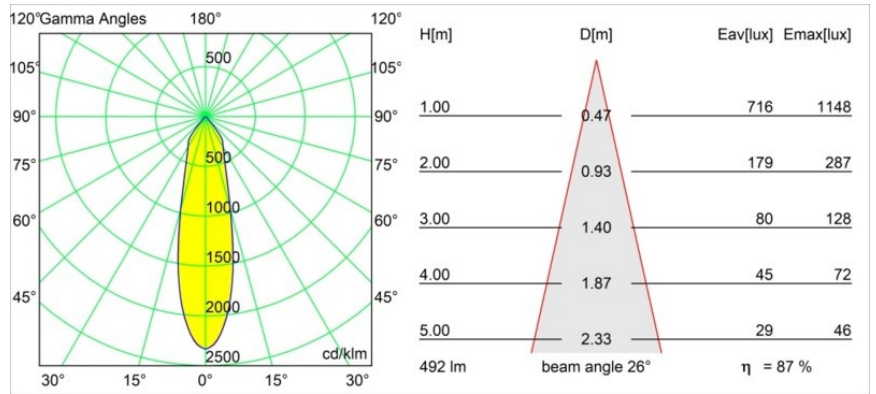

Light distribution & beam diagram