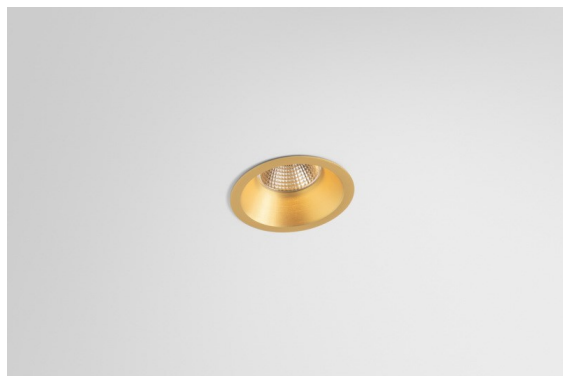

Date
Customer
Project
Type

Smart Lotis Recessed 82 1x IP55 LED 1800-3000K WD Medium DE Champagne Brushed

The 3 original designs, Smart Kup, Lotis and Cake still manage to steal the hearts of interior designers. And this goes for the entire Smart family. Smart's accessibility and extreme versatility are arguably fit for any expression. Mix and match accent lighting, up and downlight, fixed or adjustable, a mosaic of shapes, sizes, colours and mounting options, and create a playful installation.

Specifications

Material	12444115
Light Source Type	LED
LED Type	BRIDGELUX WARMDIM 6W
LED technology	LED COB
CRI	Min. 95
Colour Temperature	1800-3000K (Warm Dim)
Lifetime	L80B10 @50,000 Hours
Lamp Included	Yes
Number of Light Sources	1
CIE flux code	97 100 100 100 88
Binning (SDCM)	3
Light Direction	Down
Optic	Reflector
Measured beam angle (°)	26.0
Input Voltage	Constant Current Driver Required
Electrical Class	III
IP Rating	55
Glow wire rating (°C)	960
Indoor/Outdoor	Indoor
Application	Ceiling, Wall
Mounting	Recessed
Cut-out size (mm)	ø70
Mounting depth (mm)	100.0
Distance to Lighted Object (m)	0,1
Primary Colour & Primary Finish	Champagne, Brushed
Gross weight (g)	220.0
Drive current (mA)	350
Min. forward voltage (Vf)	15,5
Max. forward voltage (Vf)	18,5
Connected load (W)	6,0
Luminous flux per lamp (lm)	432
Efficacy (lm/W)	72
Glare rating	18
Remark	• 3500K on request

TM30 & CRI diagram

Light distribution & beam diagram

Diagrams

Decorative Accessories

- 12500032** Mask Smart 82 1x Black Structure
- 12500009** Mask Smart 82 1x White Structure
- 12500046** Mask Smart 82 1x Gold Matt
- 12500015** Mask Smart 82 1x Champagne Brushed
- 12500014** Mask Smart 82 1x Bronze Brushed
- 12500043** Mask Smart 82 1x Black Brushed
- 12500016** Mask Smart 82 1x Silver Bronze Brushed