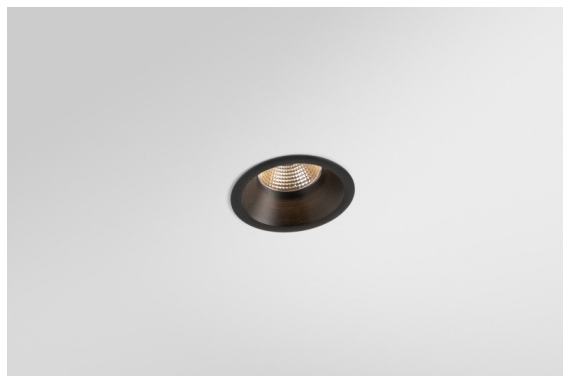

Date
Customer
Project
Type

Smart Lotis Recessed 82 1x LED 1800-3000K WD Flood DE Black Brushed

The 3 original designs, Smart Kup, Lotis and Cake still manage to steal the hearts of interior designers. And this goes for the entire Smart family. Smart's accessibility and extreme versatility are arguably fit for any expression. Mix and match accent lighting, up and downlight, fixed or adjustable, a mosaic of shapes, sizes, colours and mounting options, and create a playful installation.

Specifications

Material	12443243
Light Source Type	LED
LED Type	BRIDGELUX WARMDIM 6W
LED technology	LED COB
CRI	Min. 95
Colour Temperature	1800-3000K (Warm Dim)
Lifetime	L80B10 @50,000 Hours
Lamp Included	Yes
Number of Light Sources	1
CIE flux code	98 100 100 100 94
Binning (SDCM)	3
Light Direction	Down
Optic	Reflector
Measured beam angle (°)	40.0
Input Voltage	Constant Current Driver Required
Electrical Class	III
IP Rating	20
Glow wire rating (°C)	960
Indoor/Outdoor	Indoor
Application	Ceiling, Wall
Mounting	Recessed
Cut-out size (mm)	ø70
Mounting depth (mm)	100.0
Distance to Lighted Object (m)	0,1
Primary Colour & Primary Finish	Black, Brushed
Gross weight (g)	220.0
Drive current (mA)	350
Min. forward voltage (Vf)	15,5
Max. forward voltage (Vf)	18,5
Connected load (W)	6,0
Luminous flux per lamp (lm)	462
Efficacy (lm/W)	77
Glare rating	19
Remark	• 3500K on request

TM30 & CRI diagram

Light distribution & beam diagram

Diagrams

Decorative Accessories

- 12500032** Mask Smart 82 1x Black Structure
- 12500009** Mask Smart 82 1x White Structure
- 12500046** Mask Smart 82 1x Gold Matt
- 12500015** Mask Smart 82 1x Champagne Brushed
- 12500014** Mask Smart 82 1x Bronze Brushed
- 12500043** Mask Smart 82 1x Black Brushed
- 12500016** Mask Smart 82 1x Silver Bronze Brushed