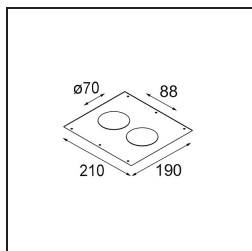

Specifications

Material	12443243
Light Source Type	LED
LED Type	BRIDGELUX WARMDIM 6W
LED technology	LED COB
CRI	Min. 95
Colour Temperature	1800-3000K (Warm Dim)
Lifetime	L80B10 @50,000 Hours
Lamp Included	Yes
Number of Light Sources	1
CIE flux code	98 100 100 100 94
Binning (SDCM)	3
Light Direction	Down
Optic	Reflector
Measured beam angle (°)	40.0
Input Voltage	Constant Current Driver Required
Electrical Class	III
IP Rating	20
Glow wire rating (°C)	960
Indoor/Outdoor	Indoor
Application	Ceiling, Wall
Mounting	Recessed
Cut-out size (mm)	ø70
Mounting depth (mm)	100.0
Distance to Lighted Object (m)	0,1
Primary Colour & Primary Finish	Black, Brushed
Gross weight (g)	220.0
Drive current (mA)	350
Min. forward voltage (Vf)	15,5
Max. forward voltage (Vf)	18,5
Connected load (W)	6,0
Luminous flux per lamp (lm)	462
Efficacy (lm/W)	77
Glare rating	19
Remark	• 3500K on request

Installation Accessories

- 12500230** Ring Recessed 82 1x

- 10889830** Installation Housing 192x190x130

12290130 Plaster Kit 190X190 - 70 1x

12291030 Plaster Kit 210x190 - 70 2x

Choose a required accessory