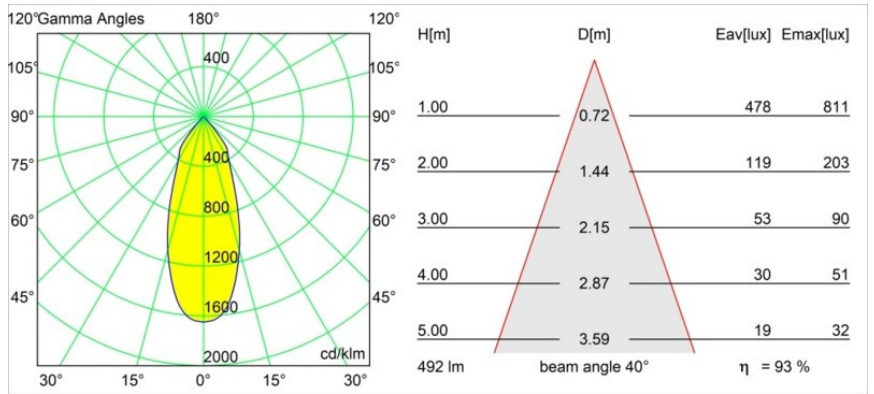

Light distribution & beam diagram