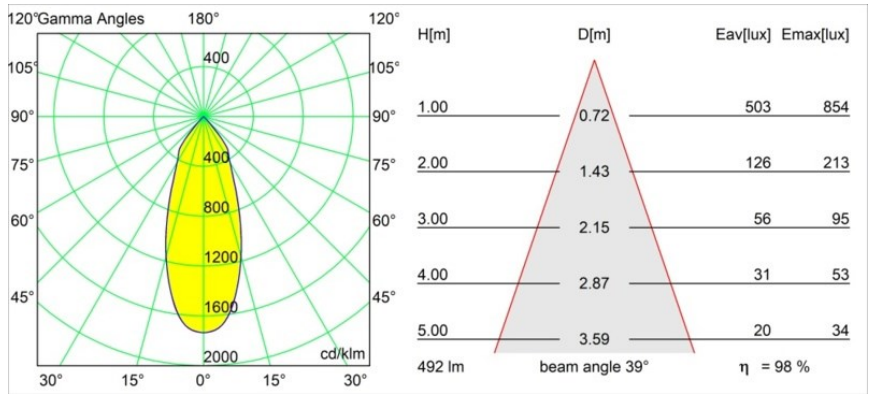

Light distribution & beam diagram