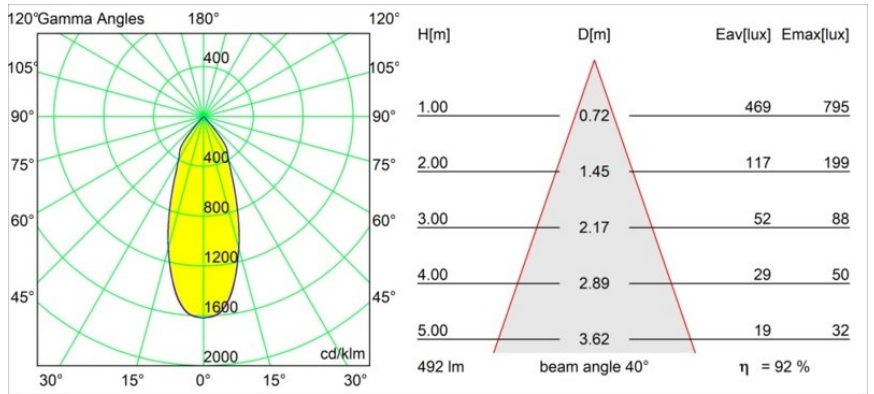

Light distribution & beam diagram