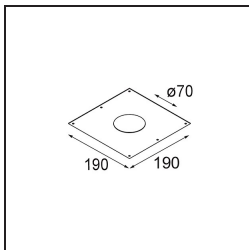

Accessori Installazione

- 12500230** Ring Recessed 82 1x

- 10889830** Installation Housing 192x190x130

12290130 Plaster Kit 190X190 - 70 1x

12291030 Plaster Kit 210x190 - 70 2x

Choose a required accessory