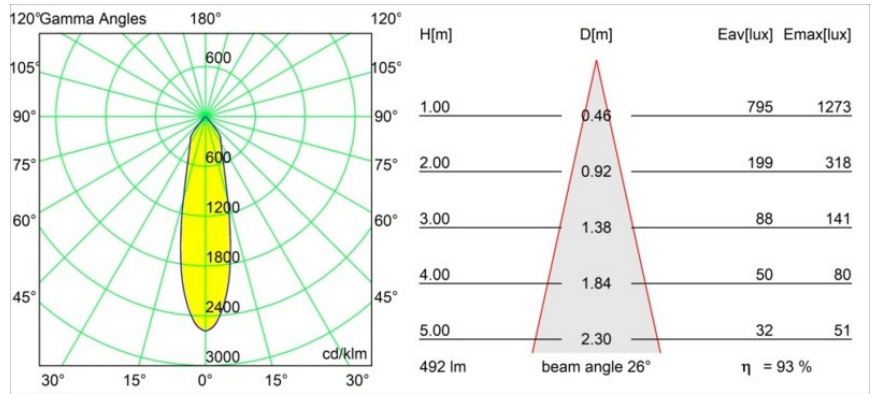

Light distribution & beam diagram