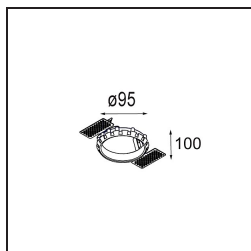

Installation Accessories

- **12500230** Ring Recessed 82 1x