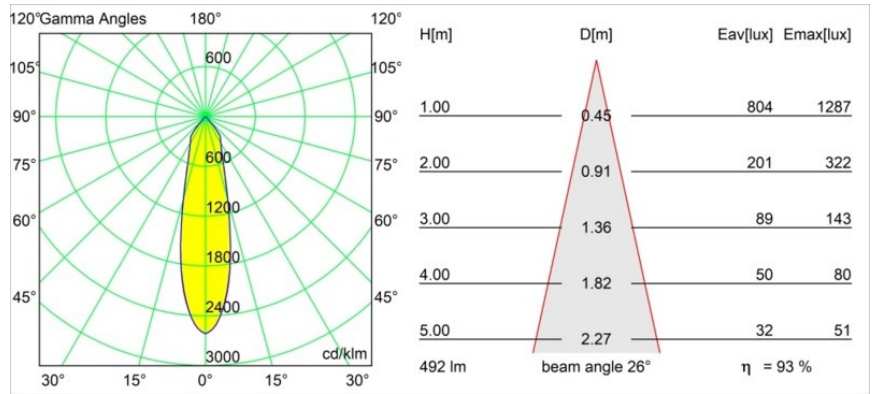

Light distribution & beam diagram