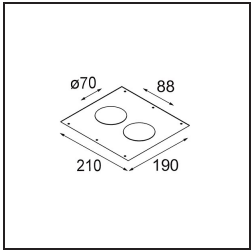

### Specifications

Material	12443114
Light Source Type	LED
LED Type	BRIDGELUX WARMDIM 6W
LED technology	LED COB
CRI	Min. 95
Colour Temperature	1800-3000K (Warm Dim)
Lifetime	L80B10 @50,000 Hours
Lamp Included	Yes
Number of Light Sources	1
CIE flux code	98 100 100 100 93
Binning (SDCM)	3
Light Direction	Down
Optic	Reflector
Measured beam angle (°)	26.0
Input Voltage	Constant Current Driver Required
Electrical Class	III
IP Rating	20
Glow wire rating (°C)	960
Indoor/Outdoor	Indoor
Application	Ceiling, Wall
Mounting	Recessed
Cut-out size (mm)	ø70
Mounting depth (mm)	100.0
Distance to Lighted Object (m)	0,1
Primary Colour & Primary Finish	Bronze, Brushed
Gross weight (g)	220.0
Drive current (mA)	350
Min. forward voltage (Vf)	15,5
Max. forward voltage (Vf)	18,5
Connected load (W)	6,0
Luminous flux per lamp (lm)	458
Efficacy (lm/W)	76
Glare rating	19
Remark	• 3500K on request

**Installation Accessories**

- 12500230** Ring Recessed 82 1x

- 10889830** Installation Housing 192x190x130

**12290130** Plaster Kit 190X190 - 70 1x

**12291030** Plaster Kit 210x190 - 70 2x

Choose a required accessory