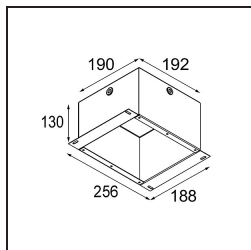

- **10889830** Installation Housing 192x190x130