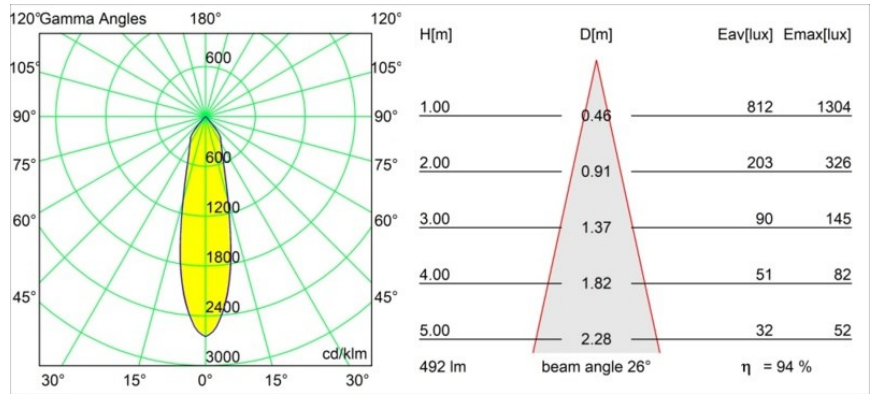

Light distribution & beam diagram