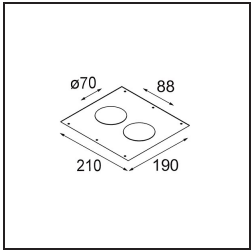

Specifications

Material	12443115
Light Source Type	LED
LED Type	BRIDGELUX WARMDIM 6W
LED technology	LED COB
CRI	Min. 95
Colour Temperature	1800-3000K (Warm Dim)
Lifetime	L80B10 @50,000 Hours
Lamp Included	Yes
Number of Light Sources	1
CIE flux code	98 100 100 100 95
Binning (SDCM)	3
Light Direction	Down
Optic	Reflector
Measured beam angle (°)	26.0
Input Voltage	Constant Current Driver Required
Electrical Class	III
IP Rating	20
Glow wire rating (°C)	960
Indoor/Outdoor	Indoor
Application	Ceiling, Wall
Mounting	Recessed
Cut-out size (mm)	ø70
Mounting depth (mm)	100.0
Distance to Lighted Object (m)	0,1
Primary Colour & Primary Finish	Champagne, Brushed
Gross weight (g)	220.0
Drive current (mA)	350
Min. forward voltage (Vf)	15,5
Max. forward voltage (Vf)	18,5
Connected load (W)	6,0
Luminous flux per lamp (lm)	467
Efficacy (lm/W)	78
Glare rating	19
Remark	• 3500K on request

Installation Accessories

- 12500230** Ring Recessed 82 1x

- 10889830** Installation Housing 192x190x130

12290130 Plaster Kit 190X190 - 70 1x

12291030 Plaster Kit 210x190 - 70 2x

Choose a required accessory