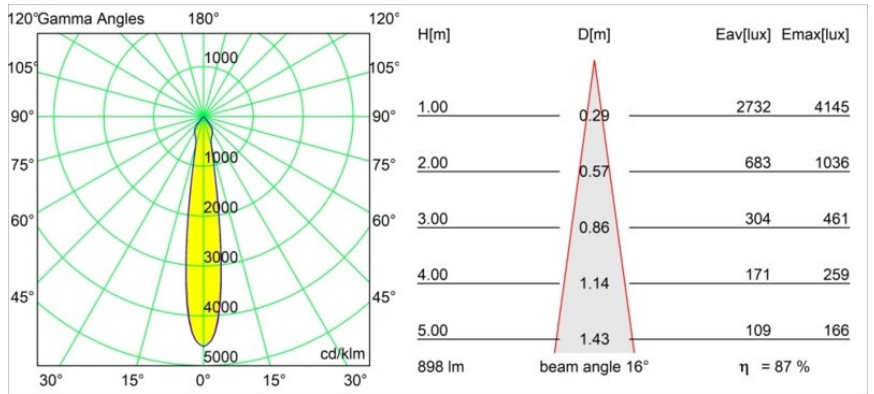

Light distribution & beam diagram