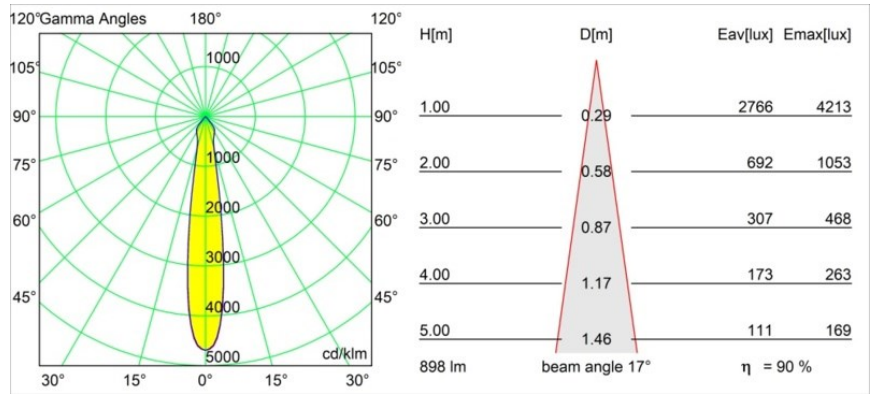

Light distribution & beam diagram