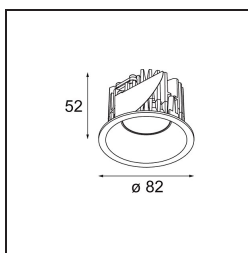

Date
Customer
Project
Type

Smart Lotis Recessed 82 1x IP55 LED 4000K Spot DE Champagne Brushed

Specifications

Material	12442815
Light Source Type	LED
LED Type	BRIDGELUX V8G8
LED technology	LED COB
CRI	Min. 90
Colour Temperature	4000K
Lifetime	L80B10 @50,000 Hours
Lamp Included	Yes
Number of Light Sources	1
CIE flux code	97 100 100 100 91
Binning (SDCM)	2
Light Direction	Down
Optic	Reflector
Measured beam angle (°)	17.0
Input Voltage	Constant Current Driver Required
Electrical Class	III
IP Rating	55
Glow wire rating (°C)	960
Indoor/Outdoor	Indoor
Application	Ceiling, Wall
Mounting	Recessed
Cut-out size (mm)	ø70
Mounting depth (mm)	100.0
Distance to Lighted Object (m)	0,1
Primary Colour & Primary Finish	Champagne, Brushed
Gross weight (g)	220.0
Drive current (mA)	350 500 700
Min. forward voltage (Vf)	13,2 13,7 14,2
Max. forward voltage (Vf)	15,0 15,4 16,0
Connected load (W)	5,0 7,2 10,6
Luminous flux per lamp (lm)	602 814 1076
Efficacy (lm/W)	120 113 101
Glare rating	20 21 22
Remark	• 3500K on request