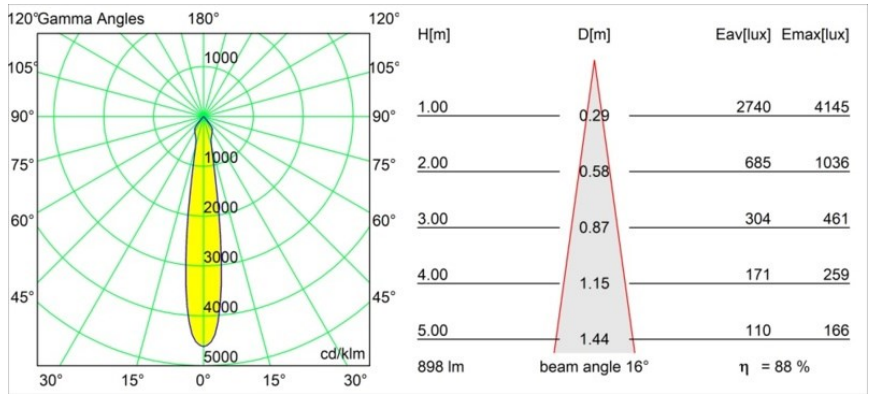

Light distribution & beam diagram