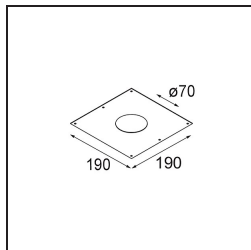

12290130 Plaster Kit 190X190 - 70 1x