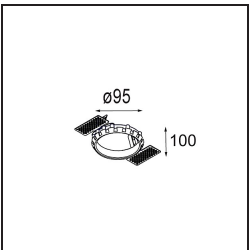

Installation Accessories

- **12500230** Ring Recessed 82 1x