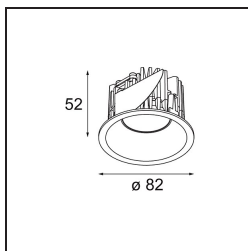

Date
Customer
Project
Type

*Smart Lotis Recessed 82 1x IP55 LED 3000K Spot DE Black Brushed*

**Specifications**

Material	12442743
Light Source Type	LED
LED Type	BRIDGELUX V8G8
LED technology	LED COB
CRI	Min. 90
Colour Temperature	3000K
Lifetime	L80B10 @50,000 Hours
Lamp Included	Yes
Number of Light Sources	1
CIE flux code	98 100 100 100 88
Binning (SDCM)	2
Light Direction	Down
Optic	Reflector
Measured beam angle (°)	16.0
Input Voltage	Constant Current Driver Required
Electrical Class	III
IP Rating	55
Glow wire rating (°C)	960
Indoor/Outdoor	Indoor
Application	Ceiling, Wall
Mounting	Recessed
Cut-out size (mm)	ø70
Mounting depth (mm)	100.0
Distance to Lighted Object (m)	0,1
Primary Colour & Primary Finish	Black, Brushed
Gross weight (g)	220.0
Drive current (mA)	350      500      700
Min. forward voltage (Vf)	13,2      13,7      14,2
Max. forward voltage (Vf)	15,0      15,4      16,0
Connected load (W)	5,0      7,2      10,6
Luminous flux per lamp (lm)	552      747      987
Efficacy (lm/W)	110      104      93
Glare rating	19      20      21
Remark	• 3500K on request