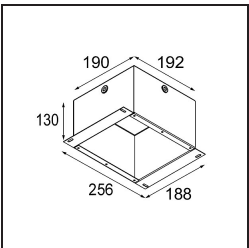

- **10889830** Installation Housing 192x190x130