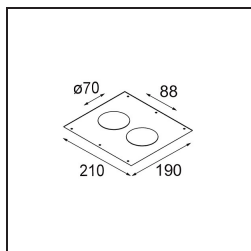

**Installation Accessories**

- 12500230** Ring Recessed 82 1x

- 10889830** Installation Housing 192x190x130

**12290130** Plaster Kit 190X190 - 70 1x

**12291030** Plaster Kit 210x190 - 70 2x

Choose a required accessory