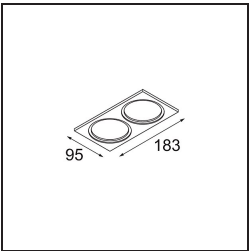

Date
Customer
Project
Type

*Smart Lotis Recessed 82 1x IP55 LED 3000K Spot DE Black Brushed*

**Specifications**

Material	12442743
Light Source Type	LED
LED Type	BRIDGELUX V8G8
LED technology	LED COB
CRI	Min. 90
Colour Temperature	3000K
Lifetime	L80B10 @50,000 Hours
Lamp Included	Yes
Number of Light Sources	1
CIE flux code	98 100 100 100 88
Binning (SDCM)	2
Light Direction	Down
Optic	Reflector
Measured beam angle (°)	16.0
Input Voltage	Constant Current Driver Required
Electrical Class	III
IP Rating	55
Glow wire rating (°C)	960
Indoor/Outdoor	Indoor
Application	Ceiling, Wall
Mounting	Recessed
Cut-out size (mm)	ø70
Mounting depth (mm)	100.0
Distance to Lighted Object (m)	0,1
Primary Colour & Primary Finish	Black, Brushed
Gross weight (g)	220.0
Drive current (mA)	350      500      700
Min. forward voltage (Vf)	13,2      13,7      14,2
Max. forward voltage (Vf)	15,0      15,4      16,0
Connected load (W)	5,0      7,2      10,6
Luminous flux per lamp (lm)	552      747      987
Efficacy (lm/W)	110      104      93
Glare rating	19      20      21
Remark	• 3500K on request

**TM30 & CRI diagram**

**Light distribution & beam diagram**

Diagrams

**Decorative Accessories**

- 12500032** Mask Smart 82 1x Black Structure
- 12500009** Mask Smart 82 1x White Structure
- 12500046** Mask Smart 82 1x Gold Matt
- 12500015** Mask Smart 82 1x Champagne Brushed
- 12500014** Mask Smart 82 1x Bronze Brushed
- 12500043** Mask Smart 82 1x Black Brushed
- 12500016** Mask Smart 82 1x Silver Bronze Brushed