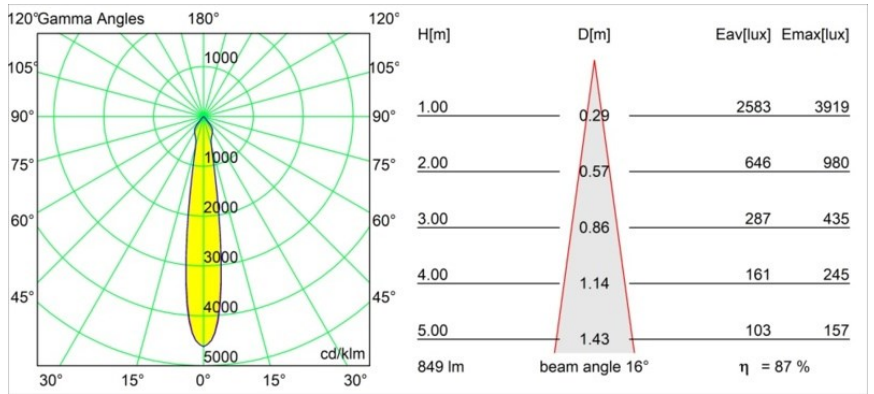

Light distribution & beam diagram