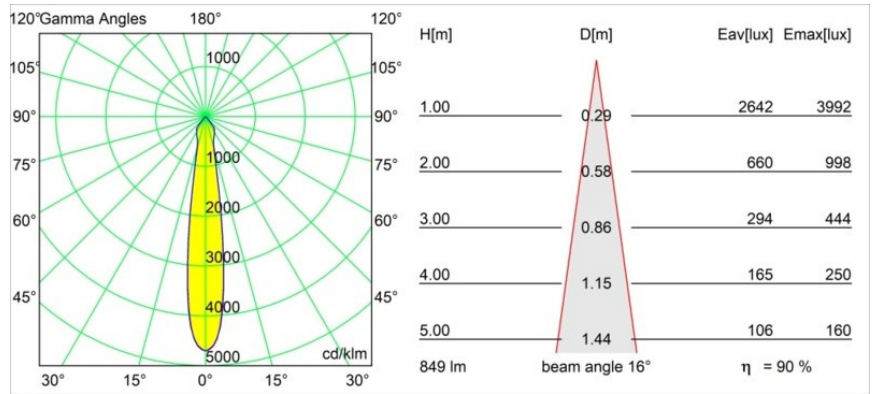

Light distribution & beam diagram