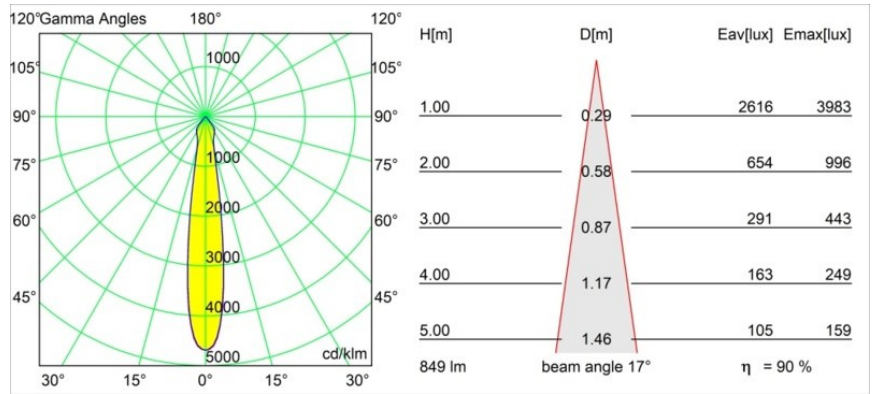

Light distribution & beam diagram