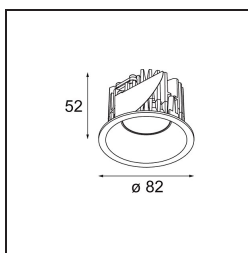

Date
Customer
Project
Type

Smart Lotis Recessed 82 1x IP55 LED 3000K Spot DE Champagne Brushed

Specifications

Material	12442715
Light Source Type	LED
LED Type	BRIDGELUX V8G8
LED technology	LED COB
CRI	Min. 90
Colour Temperature	3000K
Lifetime	L80B10 @50,000 Hours
Lamp Included	Yes
Number of Light Sources	1
CIE flux code	97 100 100 100 91
Binning (SDCM)	2
Light Direction	Down
Optic	Reflector
Measured beam angle (°)	17.0
Input Voltage	Constant Current Driver Required
Electrical Class	III
IP Rating	55
Glow wire rating (°C)	960
Indoor/Outdoor	Indoor
Application	Ceiling, Wall
Mounting	Recessed
Cut-out size (mm)	ø70
Mounting depth (mm)	100.0
Distance to Lighted Object (m)	0,1
Primary Colour & Primary Finish	Champagne, Brushed
Gross weight (g)	220.0
Drive current (mA)	350 500 700
Min. forward voltage (Vf)	13,2 13,7 14,2
Max. forward voltage (Vf)	15,0 15,4 16,0
Connected load (W)	5,0 7,2 10,6
Luminous flux per lamp (lm)	569 769 1017
Efficacy (lm/W)	114 107 96
Glare rating	19 20 21
Remark	• 3500K on request