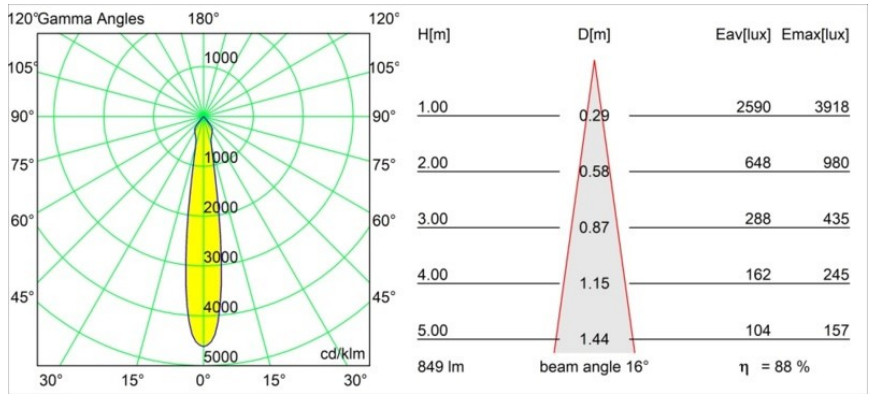

Light distribution & beam diagram