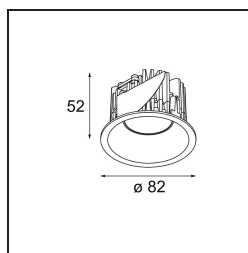

Specifications

Material	12442714
Light Source Type	LED
LED Type	BRIDGELUX V8G8
LED technology	LED COB
CRI	Min. 90
Colour Temperature	3000K
Lifetime	L80B10 @50,000 Hours
Lamp Included	Yes
Number of Light Sources	1
CIE flux code	98 100 100 100 88
Binning (SDCM)	2
Light Direction	Down
Optic	Reflector
Measured beam angle (°)	16.0
Input Voltage	Constant Current Driver Required
Electrical Class	III
IP Rating	55
Glow wire rating (°C)	960
Indoor/Outdoor	Indoor
Application	Ceiling, Wall
Mounting	Recessed
Cut-out size (mm)	ø70
Mounting depth (mm)	100.0
Distance to Lighted Object (m)	0,1
Primary Colour & Primary Finish	Bronze, Brushed
Gross weight (g)	220.0
Drive current (mA)	350 500 700
Min. forward voltage (Vf)	13,2 13,7 14,2
Max. forward voltage (Vf)	15,0 15,4 16,0
Connected load (W)	5,0 7,2 10,6
Luminous flux per lamp (lm)	553 748 988
Efficacy (lm/W)	111 104 93
Glare rating	19 20 21
Remark	• 3500K on request