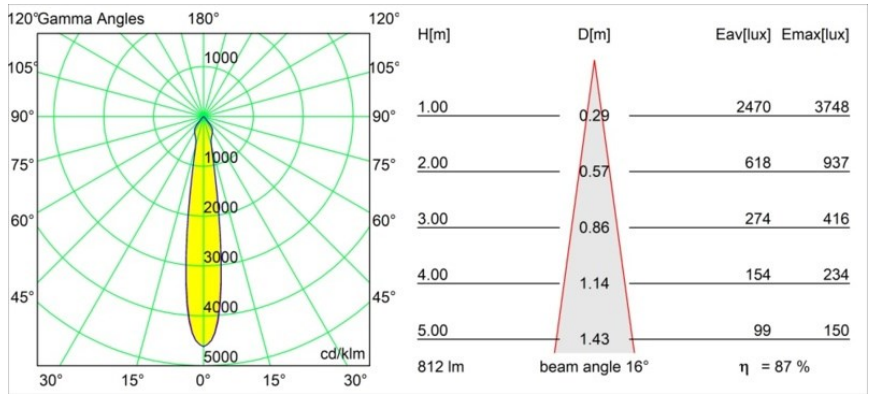

Light distribution & beam diagram