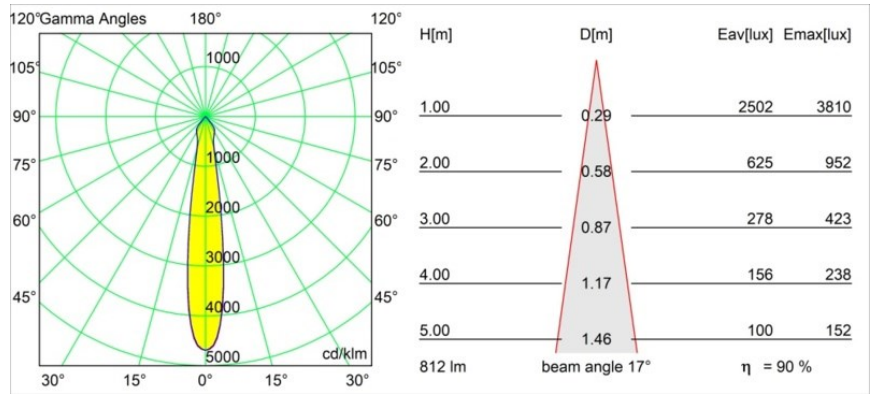

Light distribution & beam diagram