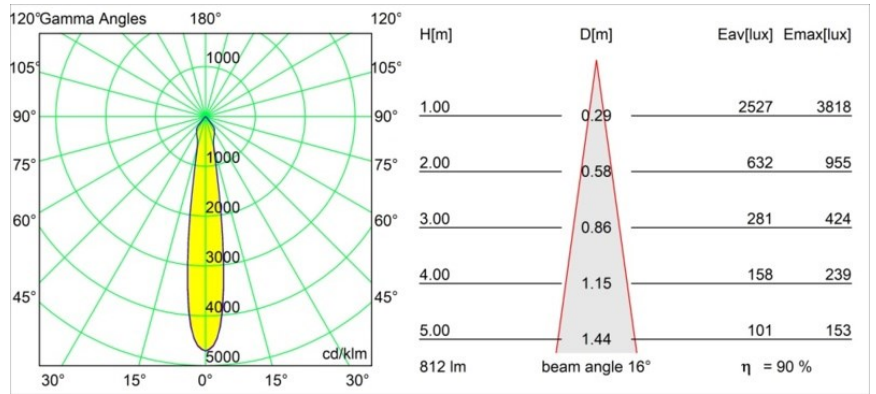

Light distribution & beam diagram