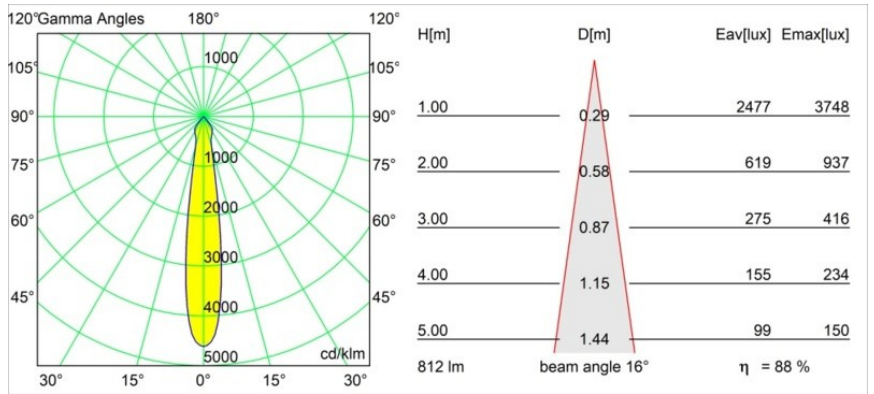

Light distribution & beam diagram