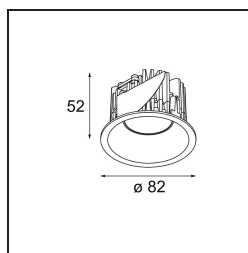

Specifications

Material	12442516
Light Source Type	LED
LED Type	BRIDGELUX V8G8
LED technology	LED COB
CRI	Min. 90
Colour Temperature	4000K
Lifetime	L80B10 @50,000 Hours
Lamp Included	Yes
Number of Light Sources	1
CIE flux code	97 100 100 100 90
Binning (SDCM)	2
Light Direction	Down
Optic	Reflector
Measured beam angle (°)	23.0
Input Voltage	Constant Current Driver Required
Electrical Class	III
IP Rating	55
Glow wire rating (°C)	960
Indoor/Outdoor	Indoor
Application	Ceiling, Wall
Mounting	Recessed
Cut-out size (mm)	ø70
Mounting depth (mm)	100.0
Distance to Lighted Object (m)	0,1
Primary Colour & Primary Finish	Silver Bronze, Brushed
Gross weight (g)	220.0
Drive current (mA)	350 500 700
Min. forward voltage (Vf)	13,2 13,7 14,2
Max. forward voltage (Vf)	15,0 15,4 16,0
Connected load (W)	5,0 7,2 10,6
Luminous flux per lamp (lm)	596 806 1065
Efficacy (lm/W)	119 112 100
Glare rating	20 21 22
Remark	• 3500K on request