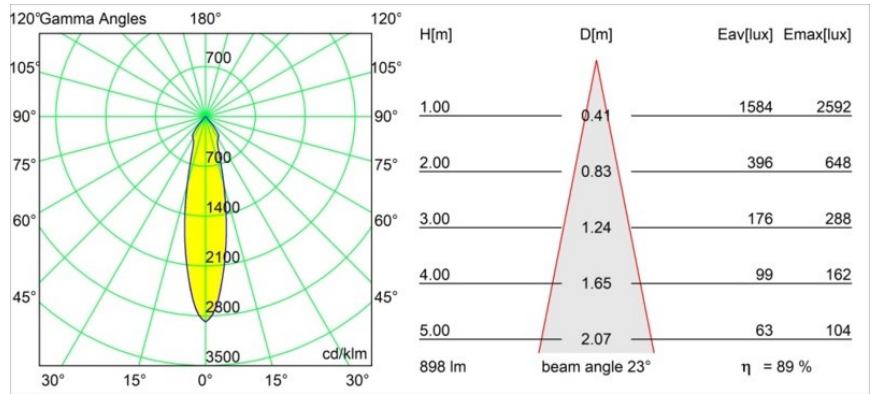

Light distribution & beam diagram